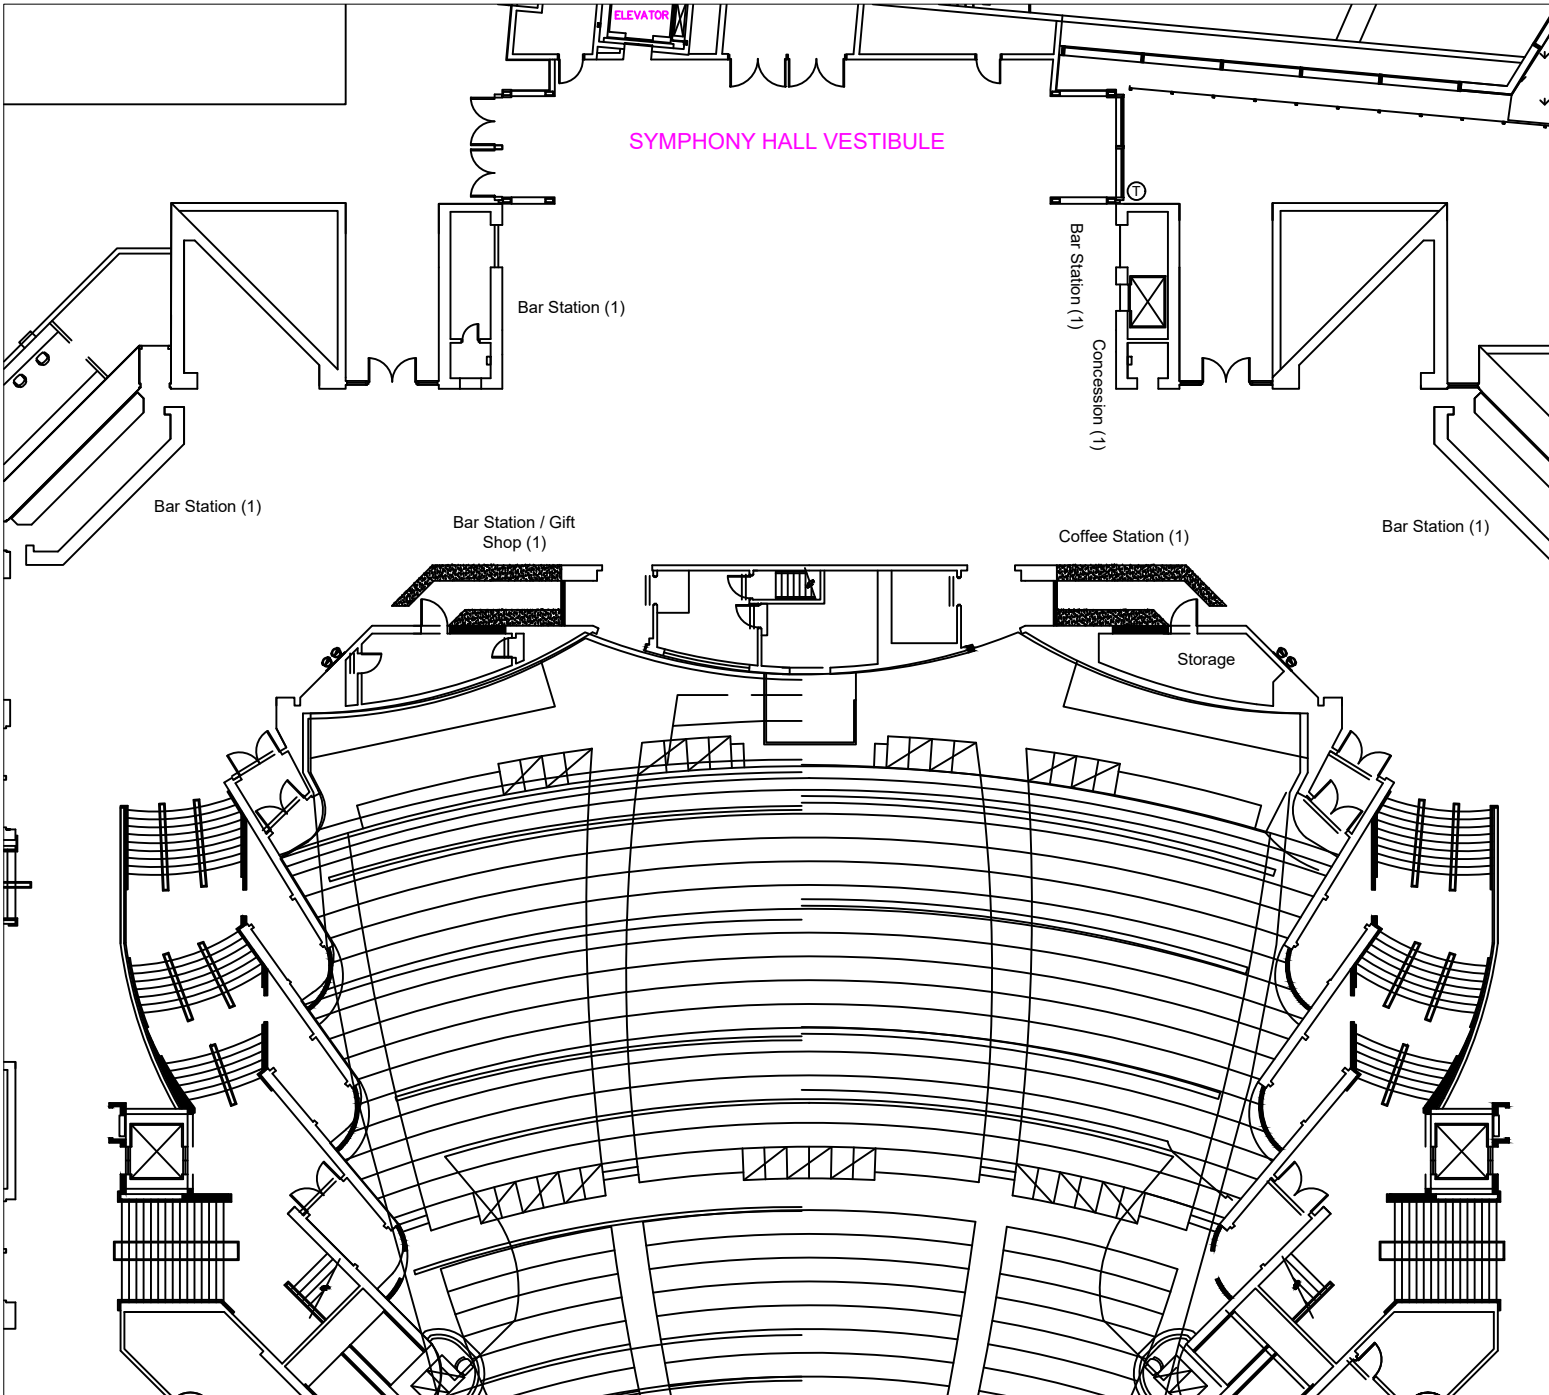

s:\AutoCAD\BMS\
Creation Date: 6/28/24
Created By: C. Allen

NOTES:

Monroe Retail

- 2** Storage Areas
- 1** Kitchen / Bar Station
(Hus Brewing)

PCC WEST BUILDING

s:\AutoCAD\BMS\
Creation Date: 6/28/24
Created By: C. Allen

NOTES:

Aventura Map
West Building - 100 Level
EQUIPMENT REQUIRED

3rd Street BOH

- 1** Storage Areas
- 1** Coffee Station

Aventura Map
West Building - 100 Level
EQUIPMENT REQUIRED

Symphony Hall

- 1 Storage Areas
- 5 Bar Stations
- 1 Retail Station
- 1 Concession
- 1 Coffee Station

s:\AutoCAD\BMS\
Creation Date: 6/28/24
Created By: C. Allen

NOTES:

Aventura Map
North Building - 100 Level
EQUIPMENT REQUIRED

Food Court & BOH

- 1** Tea Station
- 2** Coffee Station
- 5** Kitchens

s:\AutoCAD\EBMS\
Creation Date: 6/28/24
Created By: C. Allen

NOTES:

Aventura Map
North Building - 100 Level
EQUIPMENT REQUIRED

Main Service & BOH

- 1 Kitchen
- 1 Cooler
- 1 Waste Storage
- 1 Receiving Dock

s:\AutoCAD\BMS\
Creation Date: 6/28/24
Created By: C. Allen