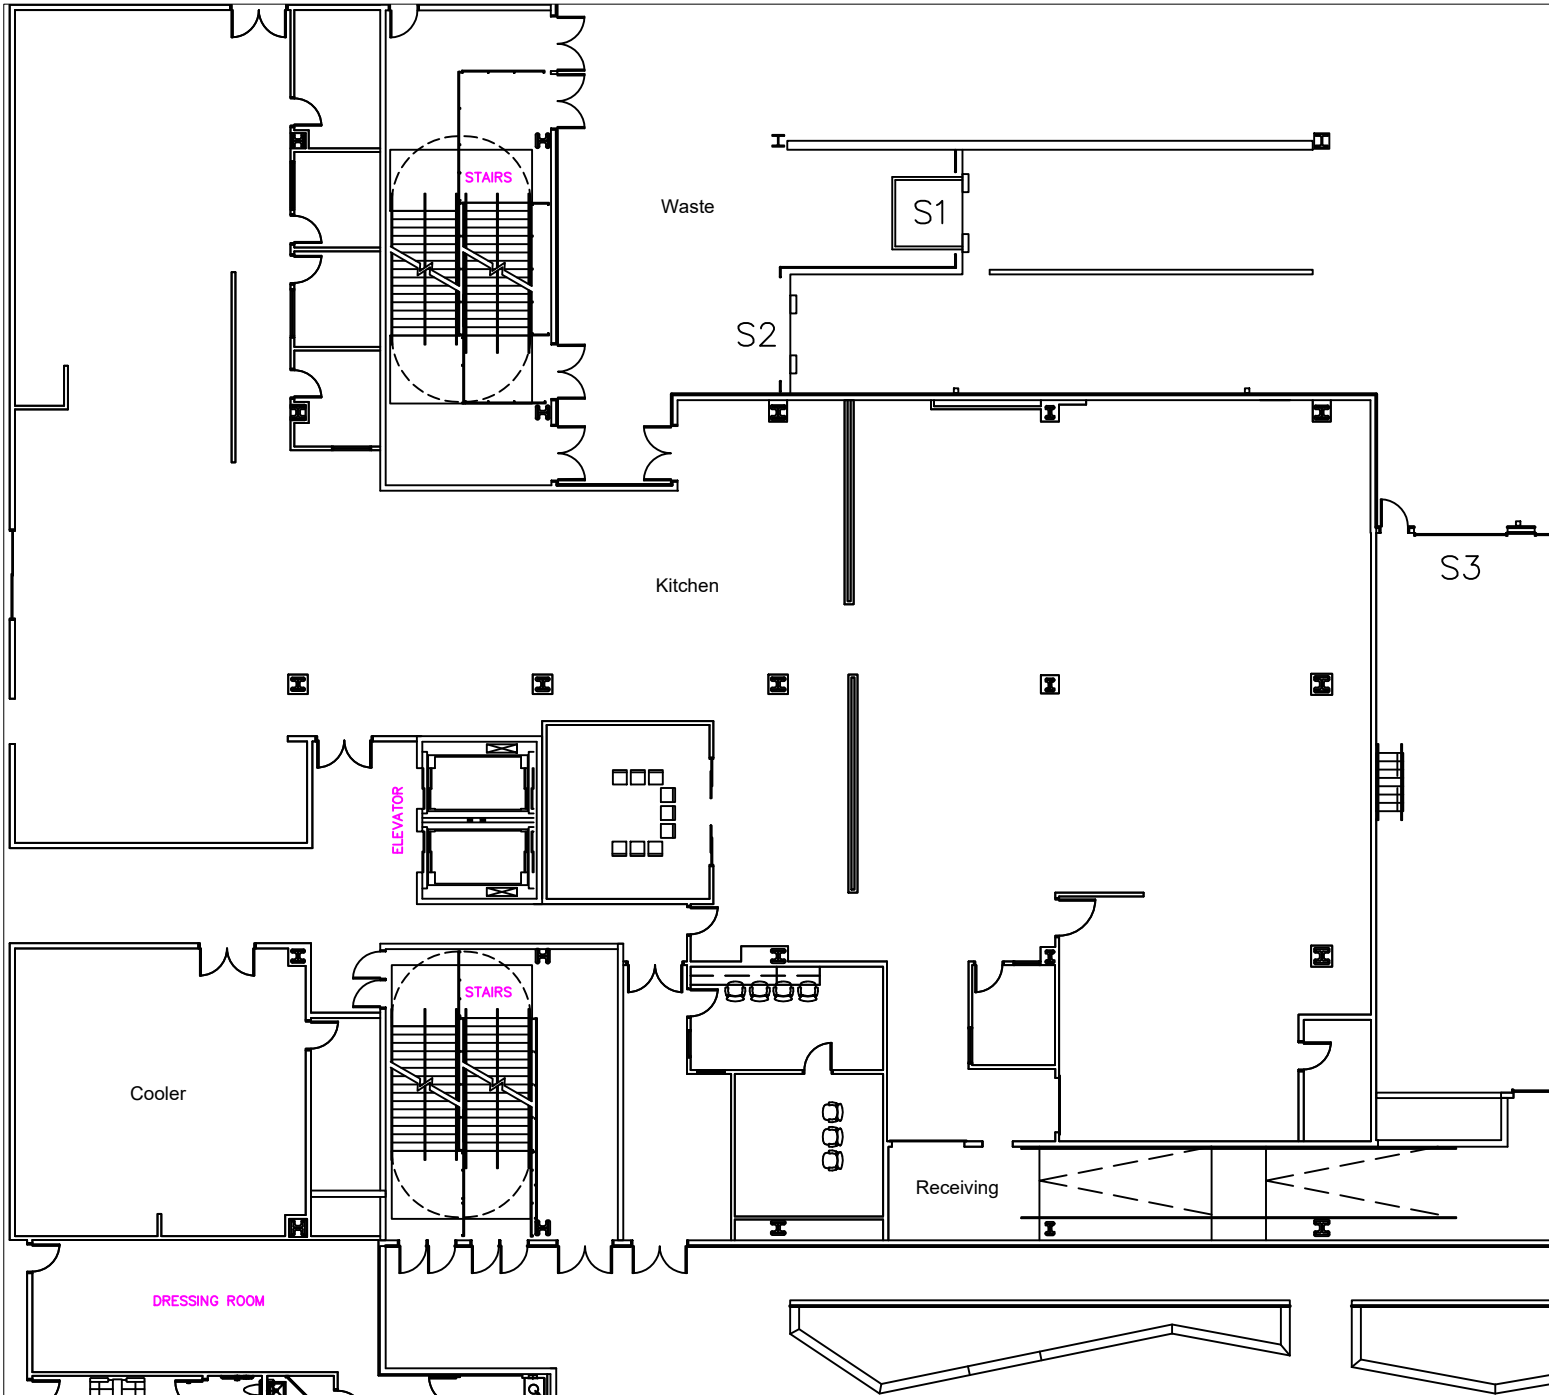

s:\AutoCAD\BMS\
Creation Date: 6/28/24
Created By: C. Allen

NOTES:

Monroe Retail

- 2** Storage Areas
- 1** Kitchen / Bar Station
(Hus Brewing)

PCC WEST BUILDING

s:\AutoCAD\BMS\
Creation Date: 6/28/24
Created By: C. Allen

NOTES:

Aventura Map
West Building - 100 Level
EQUIPMENT REQUIRED

3rd Street BOH

- 1** Storage Areas
- 1** Coffee Station

Aventura Map
West Building - 100 Level
EQUIPMENT REQUIRED

Symphony Hall

- 1 Storage Areas
- 5 Bar Stations
- 1 Retail Station
- 1 Concession
- 1 Coffee Station

s:\AutoCAD\BMS\
Creation Date: 6/28/24
Created By: C. Allen

NOTES:

Aventura Map
North Building - 100 Level
EQUIPMENT REQUIRED

Food Court & BOH

- 1** Tea Station
- 2** Coffee Station
- 5** Kitchens

s:\AutoCAD\EBMS\
Creation Date: 6/28/24
Created By: C. Allen

NOTES:

Aventura Map
North Building - 100 Level
EQUIPMENT REQUIRED

Main Service & BOH

- 1 Kitchen
- 1 Cooler
- 1 Waste Storage
- 1 Receiving Dock

s:\AutoCAD\BMS\
Creation Date: 6/28/24
Created By: C. Allen