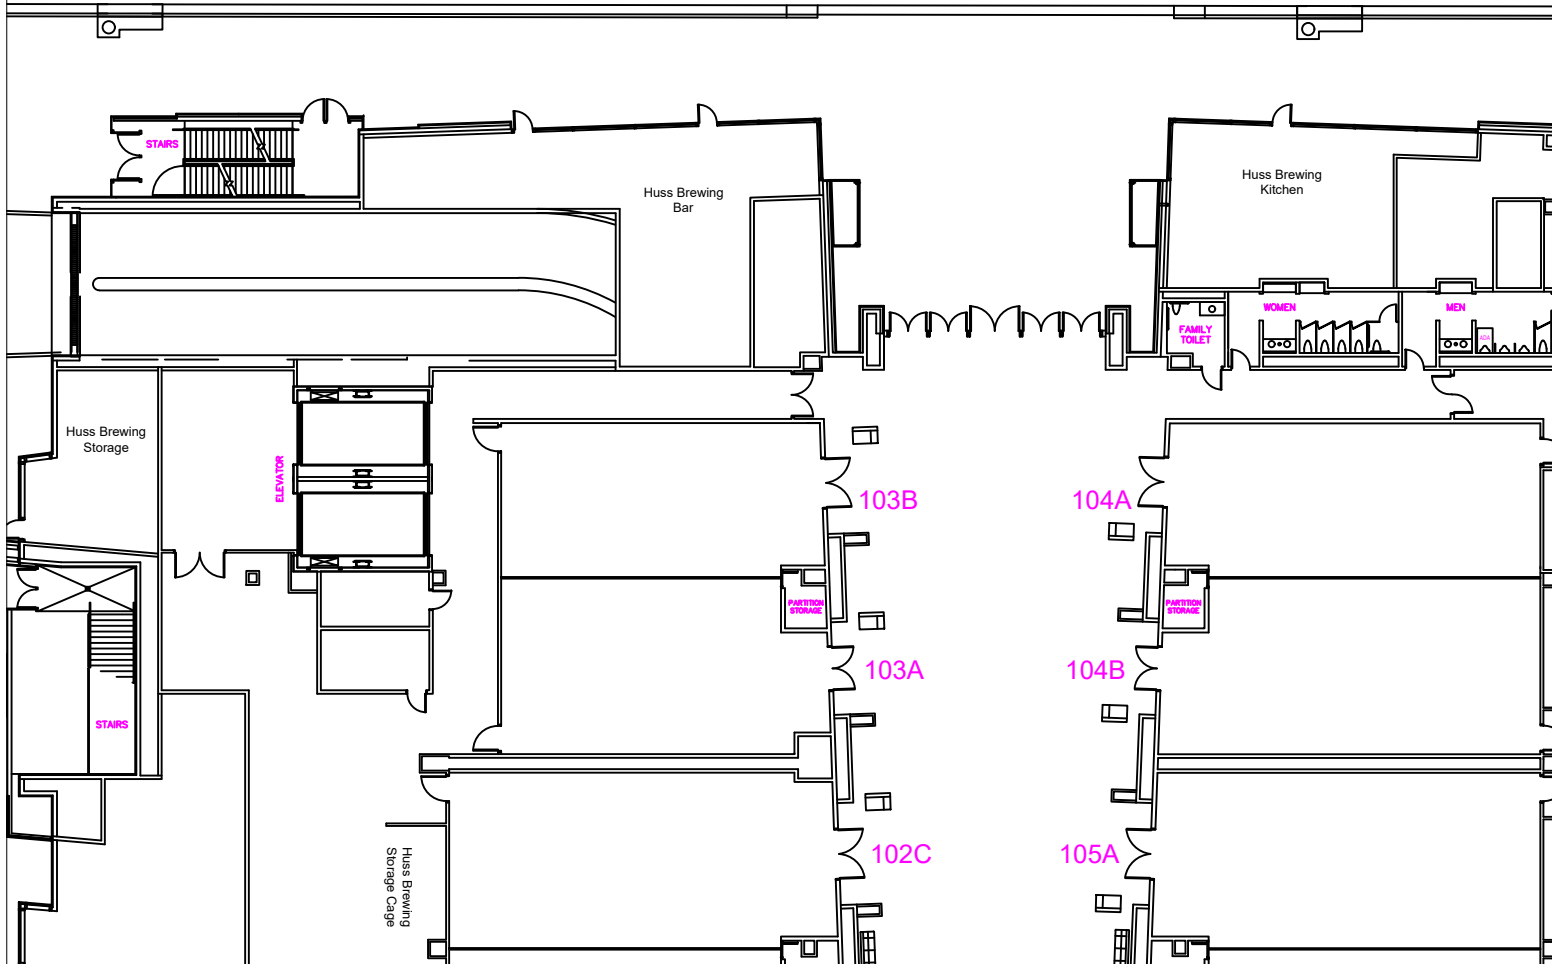

Aventura Map
West Building - 100 Level
EQUIPMENT REQUIRED

West Lobby

1 Coffee Station

NOTES:

Aventura Map
West Building - 100 Level
EQUIPMENT REQUIRED

West Lobby

- 2** Storage Areas
- 1** Coffee Station
(Press Coffee)

s:\AutoCAD\BMS\
Creation Date: 6/28/24
Created By: C. Allen

NOTES:

Monroe Retail

- 2** Storage Areas
- 1** Kitchen / Bar Station
(Hus Brewing)

PCC WEST BUILDING

s:\AutoCAD\BMS\
Creation Date: 6/28/24
Created By: C. Allen

NOTES:

Aventura Map
West Building - 100 Level
EQUIPMENT REQUIRED

3rd Street BOH

- 1** Storage Areas
- 1** Coffee Station

Aventura Map
West Building - 100 Level
EQUIPMENT REQUIRED

Symphony Hall

- 1 Storage Areas
- 5 Bar Stations
- 1 Retail Station
- 1 Concession
- 1 Coffee Station

s:\AutoCAD\BMS\
Creation Date: 6/28/24
Created By: C. Allen

NOTES:

Aventura Map
North Building - 100 Level
EQUIPMENT REQUIRED

Food Court & BOH

- 1** Tea Station
- 2** Coffee Station
- 5** Kitchens

s:\AutoCAD\EBMS\
Creation Date: 6/28/24
Created By: C. Allen