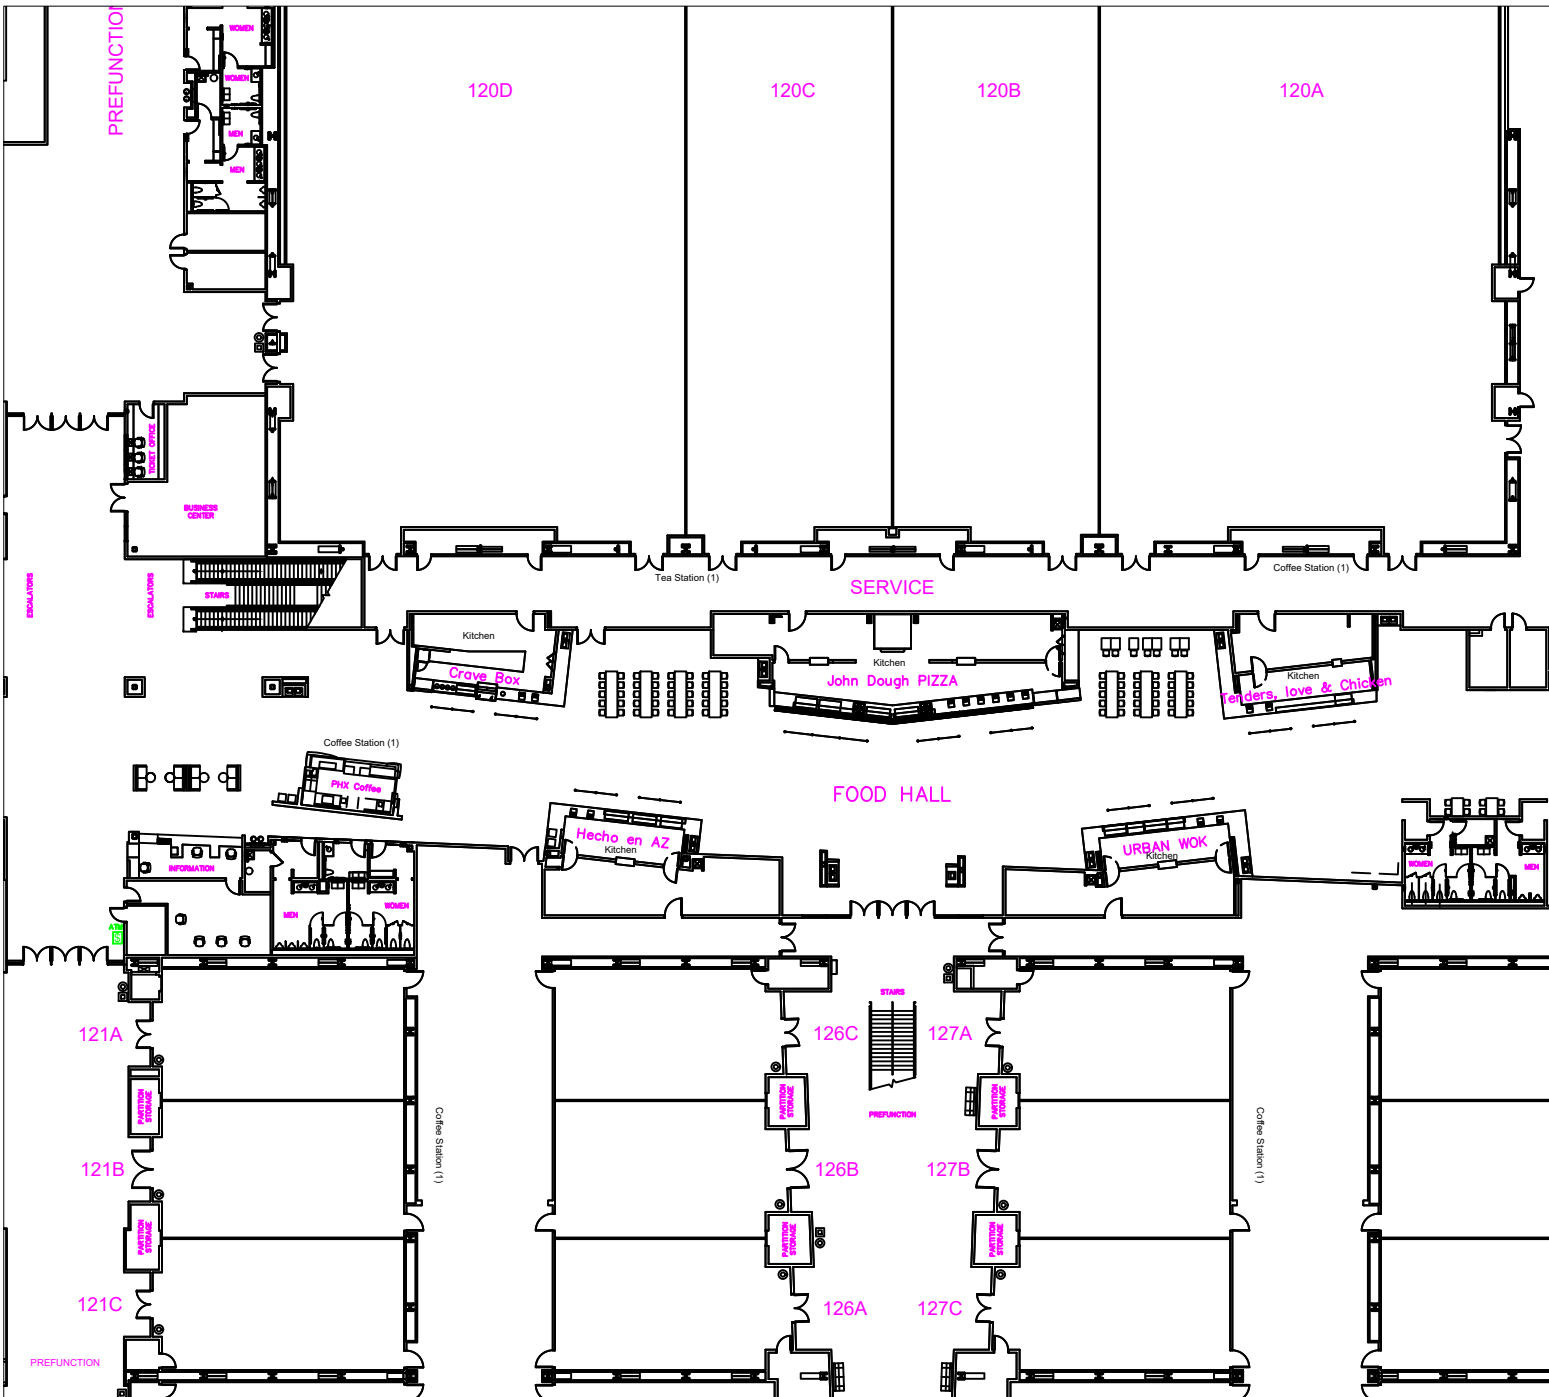

Aventura Map
West Building - 100 Level
EQUIPMENT REQUIRED

West Lobby

1 Coffee Station

NOTES:

Aventura Map
West Building - 100 Level
EQUIPMENT REQUIRED

West Lobby

- 2** Storage Areas
- 1** Coffee Station
(Press Coffee)

s:\AutoCAD\BMS\
Creation Date: 6/28/24
Created By: C. Allen

NOTES:

Monroe Retail

- 2** Storage Areas
- 1** Kitchen / Bar Station
(Hus Brewing)

PCC WEST BUILDING

s:\AutoCAD\BMS\
Creation Date: 6/28/24
Created By: C. Allen

NOTES:

Aventura Map
West Building - 100 Level
EQUIPMENT REQUIRED

3rd Street BOH

- 1** Storage Areas
- 1** Coffee Station

Aventura Map
West Building - 100 Level
EQUIPMENT REQUIRED

Symphony Hall

- 1 Storage Areas
- 5 Bar Stations
- 1 Retail Station
- 1 Concession
- 1 Coffee Station

s:\AutoCAD\BMS\
Creation Date: 6/28/24
Created By: C. Allen

NOTES:

Aventura Map
North Building - 100 Level
EQUIPMENT REQUIRED

Food Court & BOH

- 1** Tea Station
- 2** Coffee Station
- 5** Kitchens

s:\AutoCAD\EBMS\
Creation Date: 6/28/24
Created By: C. Allen