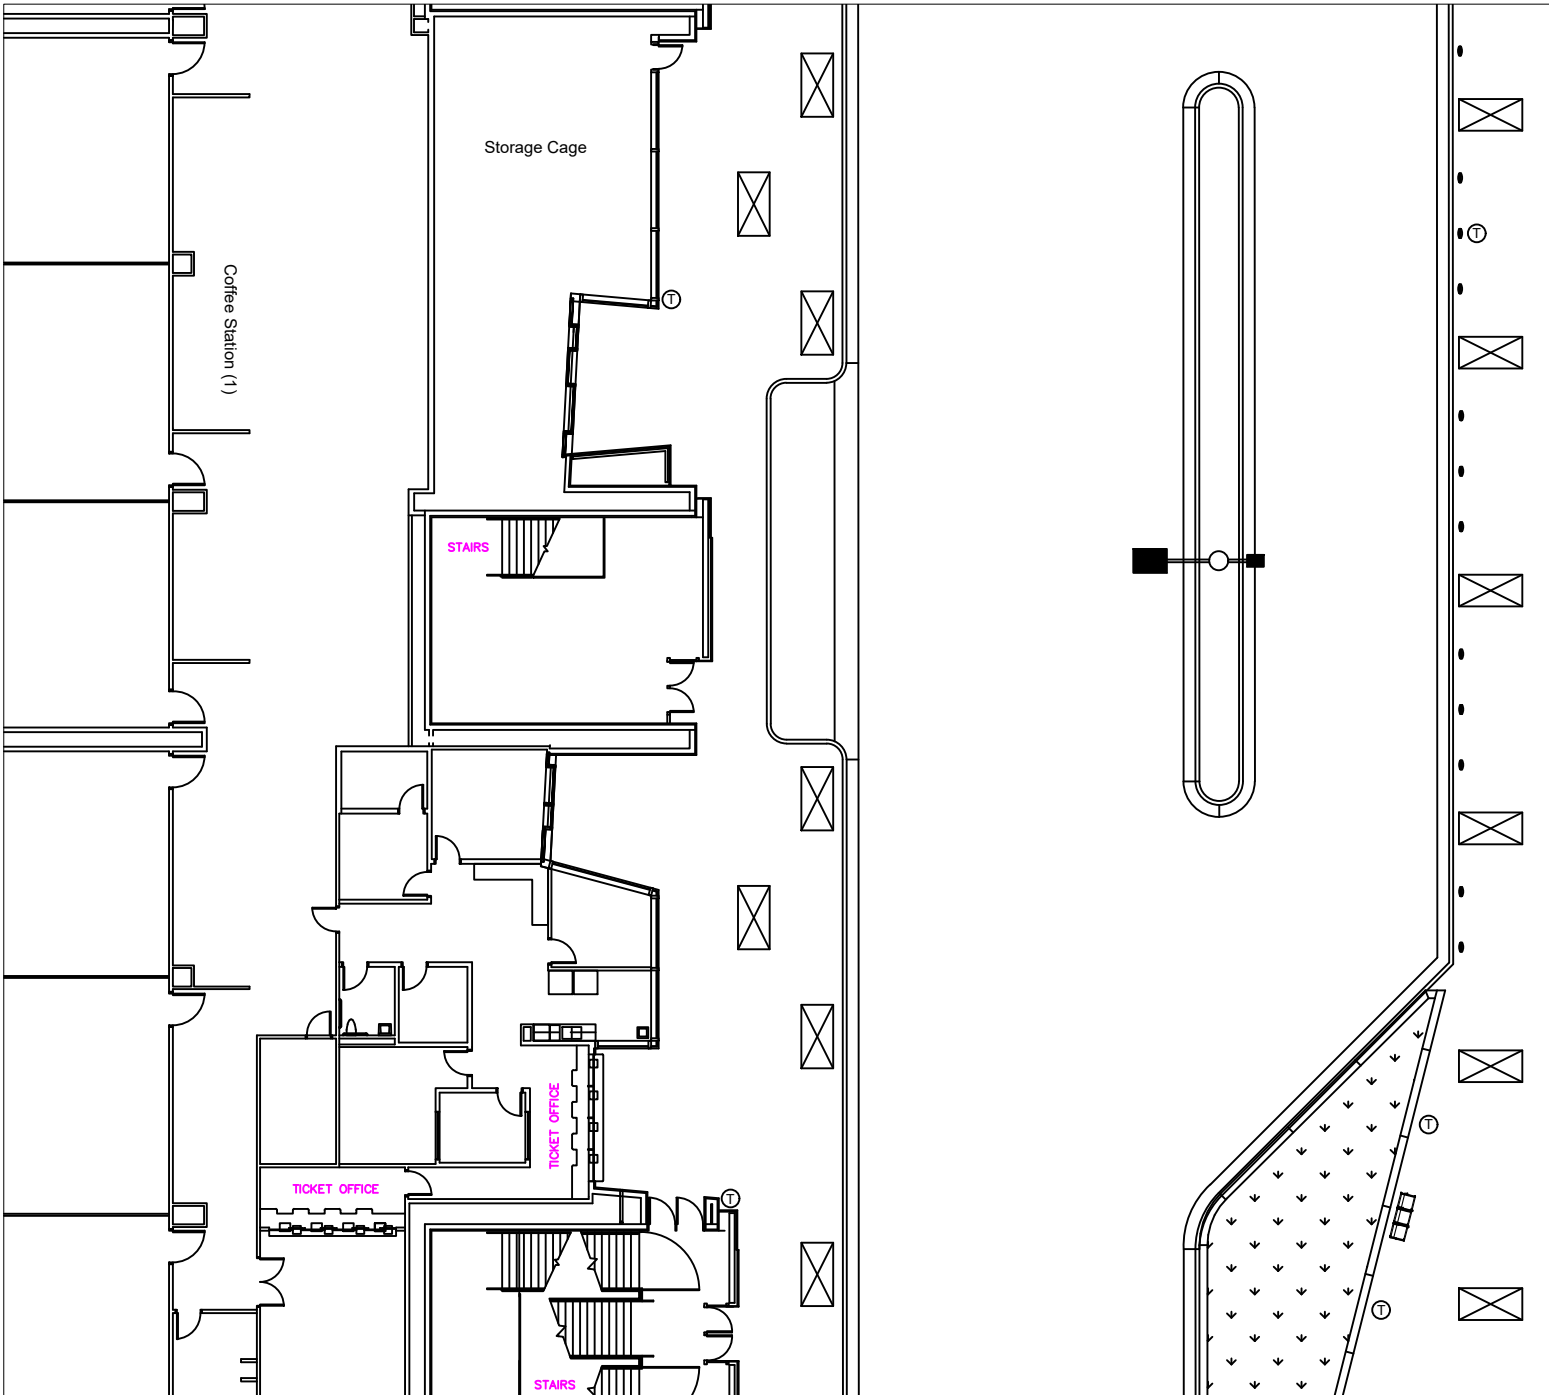

Aventura Map
West Building - 100 Level
EQUIPMENT REQUIRED

West Lobby

1 Coffee Station

NOTES:

Aventura Map
West Building - 100 Level
EQUIPMENT REQUIRED

West Lobby

- 2** Storage Areas
- 1** Coffee Station
(Press Coffee)

s:\AutoCAD\BMS\
Creation Date: 6/28/24
Created By: C. Allen

NOTES:

Monroe Retail

- 2** Storage Areas
- 1** Kitchen / Bar Station
(Hus Brewing)

PCC WEST BUILDING

s:\AutoCAD\BMS\
Creation Date: 6/28/24
Created By: C. Allen

NOTES:

Aventura Map
West Building - 100 Level
EQUIPMENT REQUIRED

3rd Street BOH

- 1** Storage Areas
- 1** Coffee Station

Aventura Map
West Building - 100 Level
EQUIPMENT REQUIRED

Symphony Hall

- 1 Storage Areas
- 5 Bar Stations
- 1 Retail Station
- 1 Concession
- 1 Coffee Station

s:\AutoCAD\BMS\
Creation Date: 6/28/24
Created By: C. Allen

NOTES:

Aventura Map
North Building - 100 Level
EQUIPMENT REQUIRED

Food Court & BOH

- 1** Tea Station
- 2** Coffee Station
- 5** Kitchens

s:\AutoCAD\EBMS\
Creation Date: 6/28/24
Created By: C. Allen