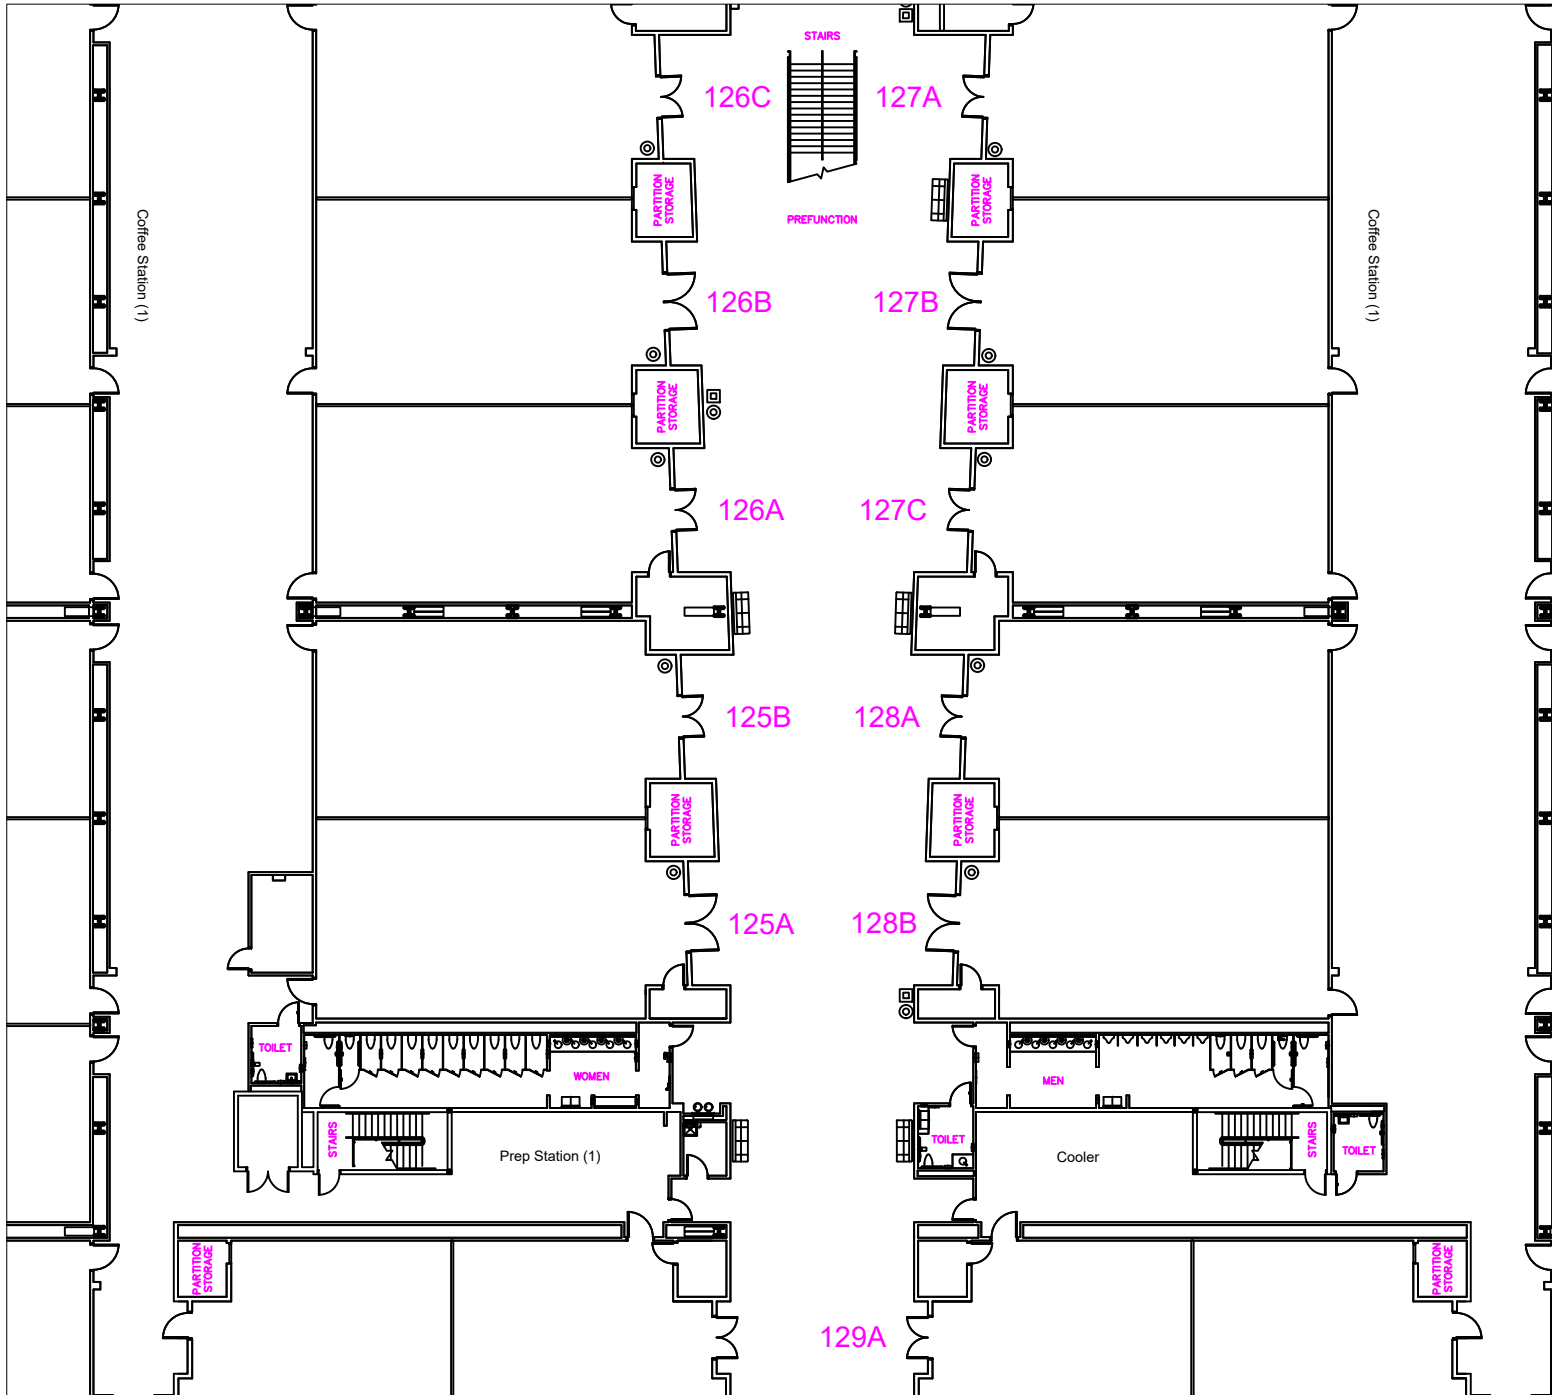

NOTES:

Aventura Map
West Building - 100 Level
EQUIPMENT REQUIRED

3rd Street BOH

- 1** Storage Areas
- 1** Coffee Station

Aventura Map
West Building - 100 Level
EQUIPMENT REQUIRED

Symphony Hall

- 1 Storage Areas
- 5 Bar Stations
- 1 Retail Station
- 1 Concession
- 1 Coffee Station

s:\AutoCAD\BMS\
Creation Date: 6/28/24
Created By: C. Allen

NOTES:

Aventura Map
North Building - 100 Level
EQUIPMENT REQUIRED

Food Court & BOH

- 1** Tea Station
- 2** Coffee Station
- 5** Kitchens

s:\AutoCAD\EBMS\
Creation Date: 6/28/24
Created By: C. Allen

NOTES:

Aventura Map
North Building - 100 Level
EQUIPMENT REQUIRED

Main Service & BOH

- 1 Kitchen
- 1 Cooler
- 1 Waste Storage
- 1 Receiving Dock

s:\AutoCAD\BMS\
Creation Date: 6/28/24
Created By: C. Allen

NOTES:

Aventura Map
North Building - 100 Level
EQUIPMENT REQUIRED

North Mtg BOH

- 2** Coffee Stations
- 1** Prep Station
- 1** Cooler

s:\AutoCAD\EBMS\
Creation Date: 6/28/24
Created By: C. Allen

NOTES: