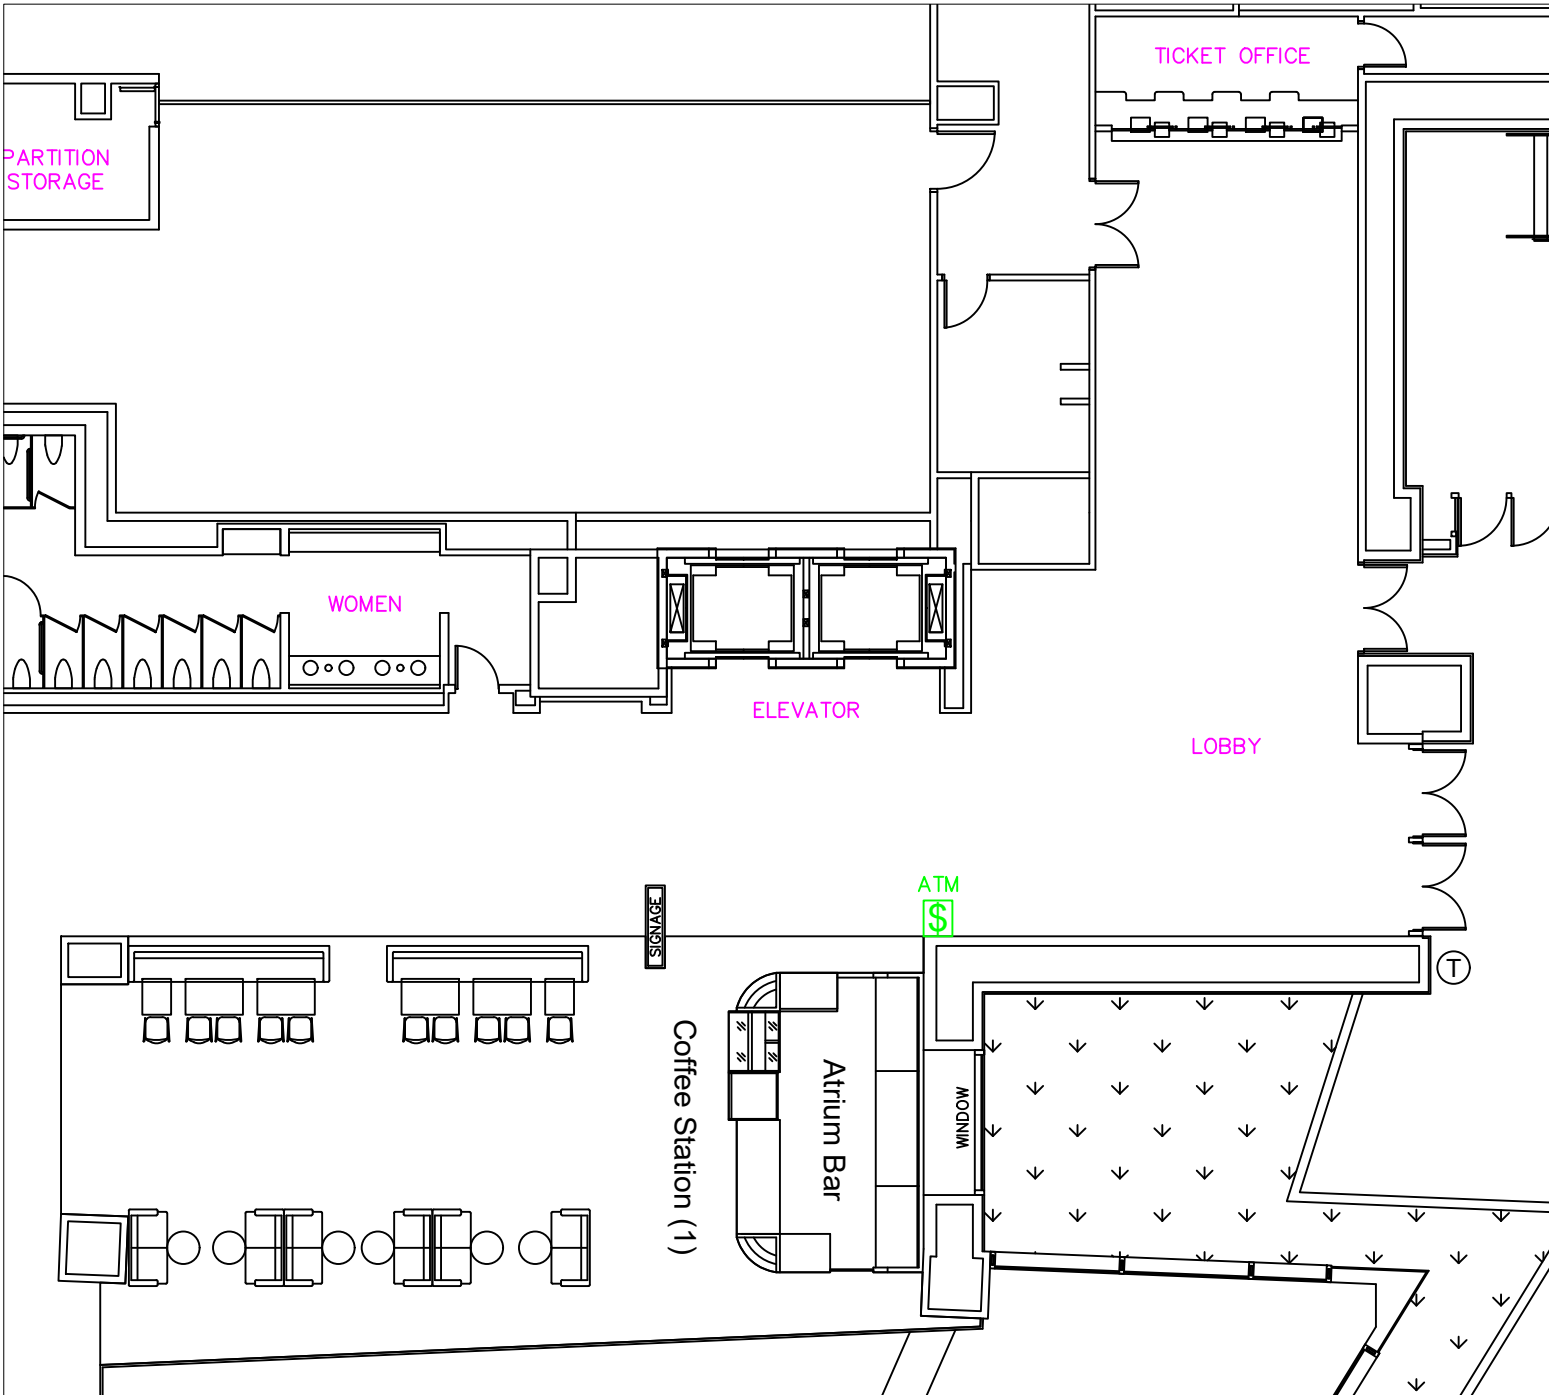

Aventura Map
West Building - 100 Level
EQUIPMENT REQUIRED

West Lobby

1 Coffee Station

NOTES:

Aventura Map
West Building - 100 Level
EQUIPMENT REQUIRED

West Lobby

- 2** Storage Areas
- 1** Coffee Station
(Press Coffee)

s:\AutoCAD\BMS\
Creation Date: 6/28/24
Created By: C. Allen

NOTES:

Monroe Retail

- 2** Storage Areas
- 1** Kitchen / Bar Station
(Hus Brewing)

PCC WEST BUILDING

s:\AutoCAD\BMS\
Creation Date: 6/28/24
Created By: C. Allen

NOTES:

Aventura Map
West Building - 100 Level
EQUIPMENT REQUIRED

3rd Street BOH

- 1** Storage Areas
- 1** Coffee Station

Aventura Map
West Building - 100 Level
EQUIPMENT REQUIRED

Symphony Hall

- 1 Storage Areas
- 5 Bar Stations
- 1 Retail Station
- 1 Concession
- 1 Coffee Station

s:\AutoCAD\BMS\
Creation Date: 6/28/24
Created By: C. Allen

NOTES:

Aventura Map
North Building - 100 Level
EQUIPMENT REQUIRED

Food Court & BOH

- 1** Tea Station
- 2** Coffee Station
- 5** Kitchens

s:\AutoCAD\EBMS\
Creation Date: 6/28/24
Created By: C. Allen