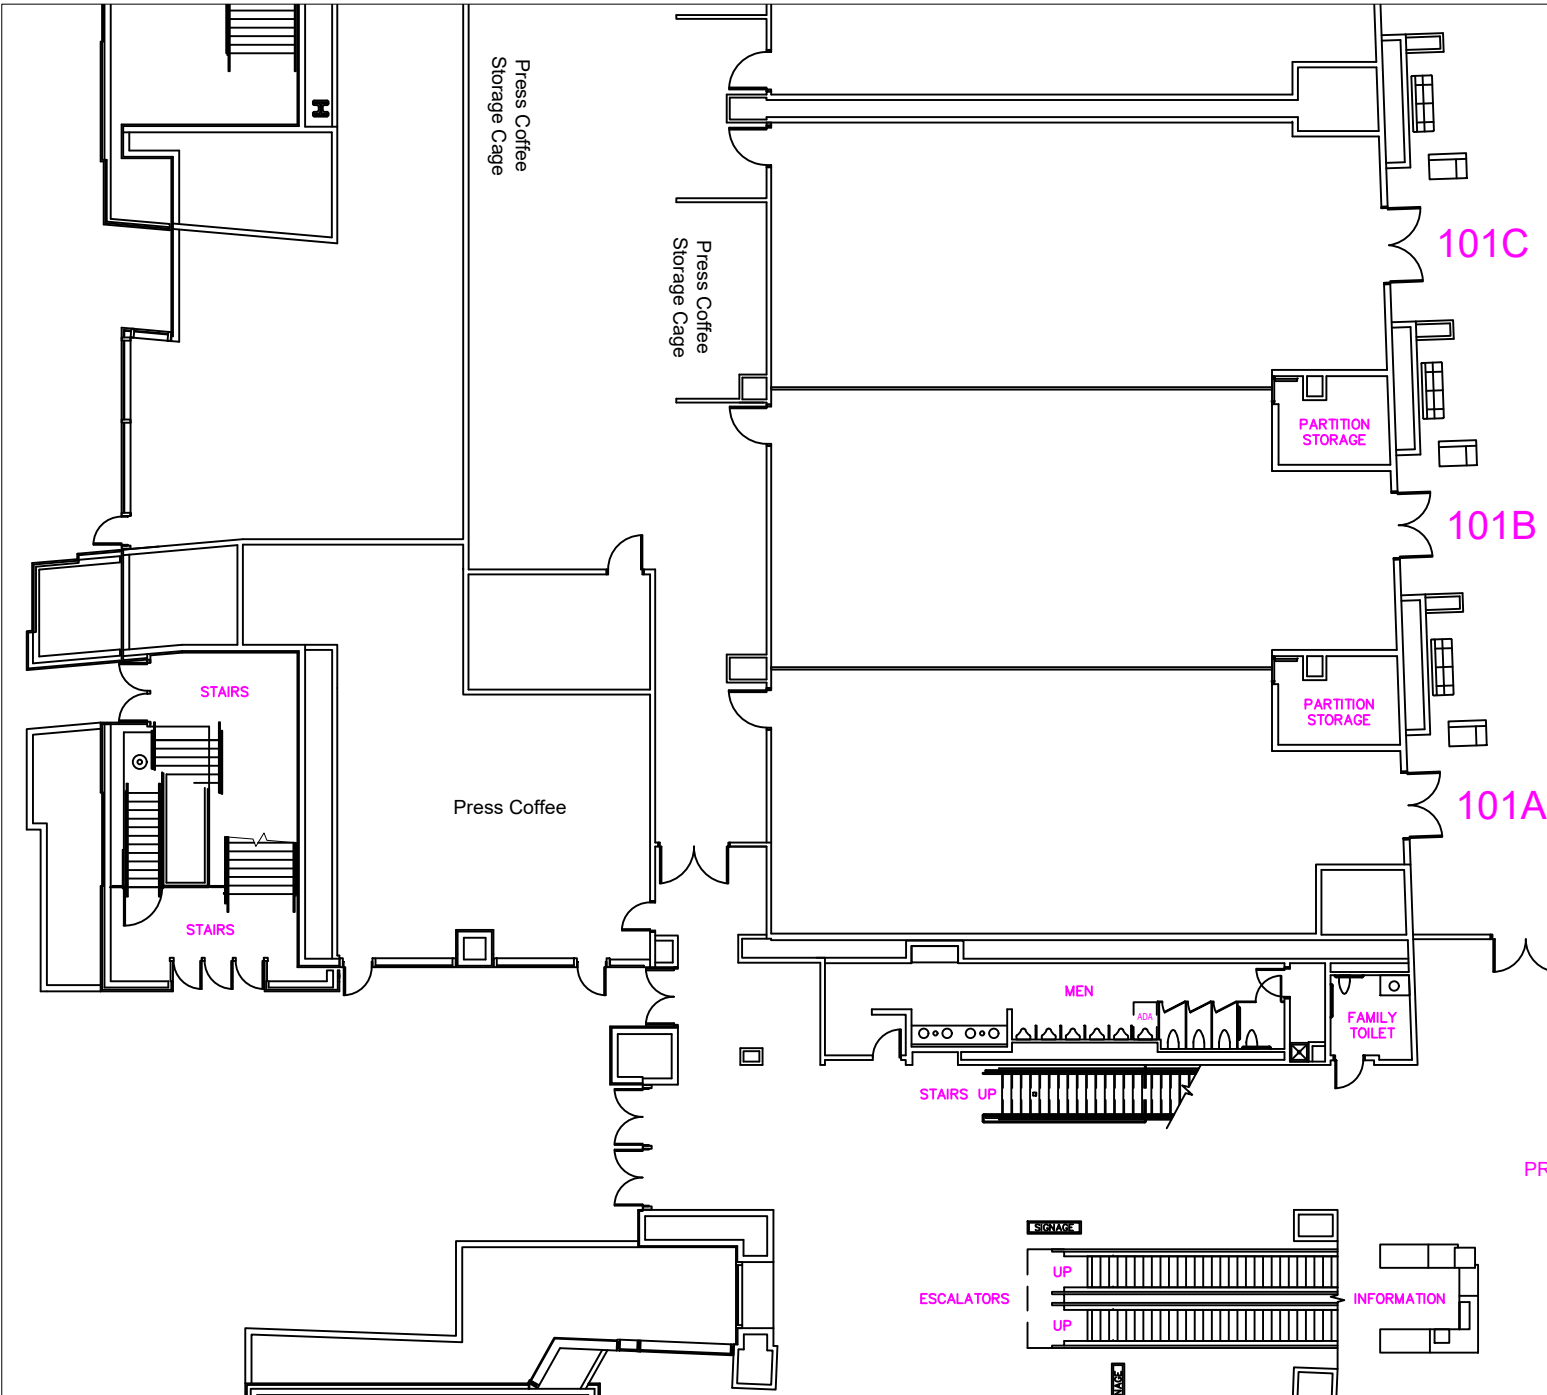

Aventura Map
West Building - 100 Level
EQUIPMENT REQUIRED

West Lobby

1 Coffee Station

NOTES:

Aventura Map
West Building - 100 Level
EQUIPMENT REQUIRED

West Lobby

- 2** Storage Areas
- 1** Coffee Station
(Press Coffee)

s:\AutoCAD\BMS\
Creation Date: 6/28/24
Created By: C. Allen

NOTES:

Monroe Retail

- 2** Storage Areas
- 1** Kitchen / Bar Station
(Hus Brewing)

PCC WEST BUILDING

s:\AutoCAD\BMS\
Creation Date: 6/28/24
Created By: C. Allen

NOTES:

Aventura Map
West Building - 100 Level
EQUIPMENT REQUIRED

3rd Street BOH

- 1** Storage Areas
- 1** Coffee Station

Aventura Map
West Building - 100 Level
EQUIPMENT REQUIRED

Symphony Hall

- 1 Storage Areas
- 5 Bar Stations
- 1 Retail Station
- 1 Concession
- 1 Coffee Station

s:\AutoCAD\BMS\
Creation Date: 6/28/24
Created By: C. Allen

NOTES:

Aventura Map
North Building - 100 Level
EQUIPMENT REQUIRED

Food Court & BOH

- 1** Tea Station
- 2** Coffee Station
- 5** Kitchens

s:\AutoCAD\EBMS\
Creation Date: 6/28/24
Created By: C. Allen