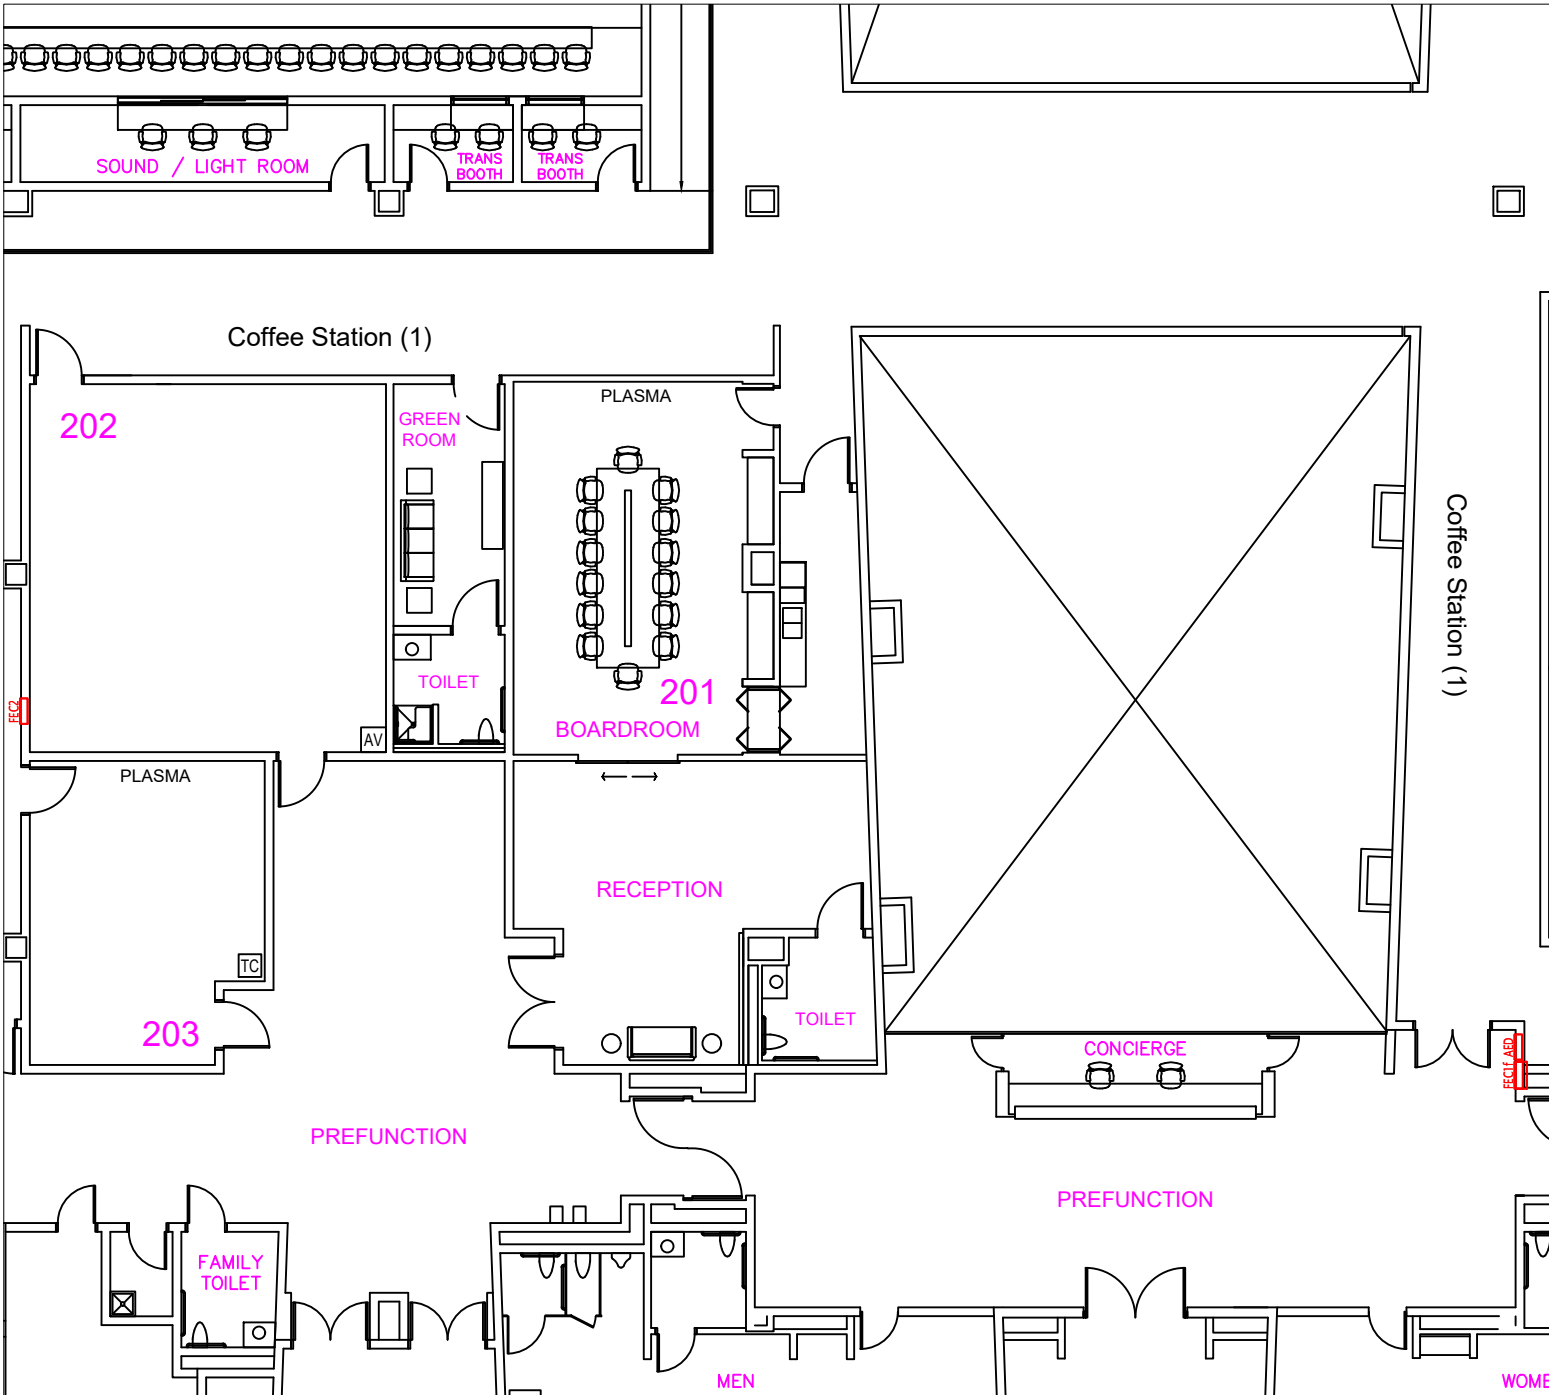

Aventura Map
West Building - 200 Level
EQUIPMENT REQUIRED

West 200 BOH

2 Coffee Stations

s:\AutoCAD\BMS\
Creation Date: 6/28/24
Created By: C. Allen

NOTES:

Aventura Map
North Building - 200 Level
EQUIPMENT REQUIRED

North 200 Mtg BOH

- 2** Coffee Stations
- 1** Cooler
- 1** Prep Station

s:\AutoCAD\EBMS\
Creation Date: 6/28/24
Created By: C. Allen

NOTES: