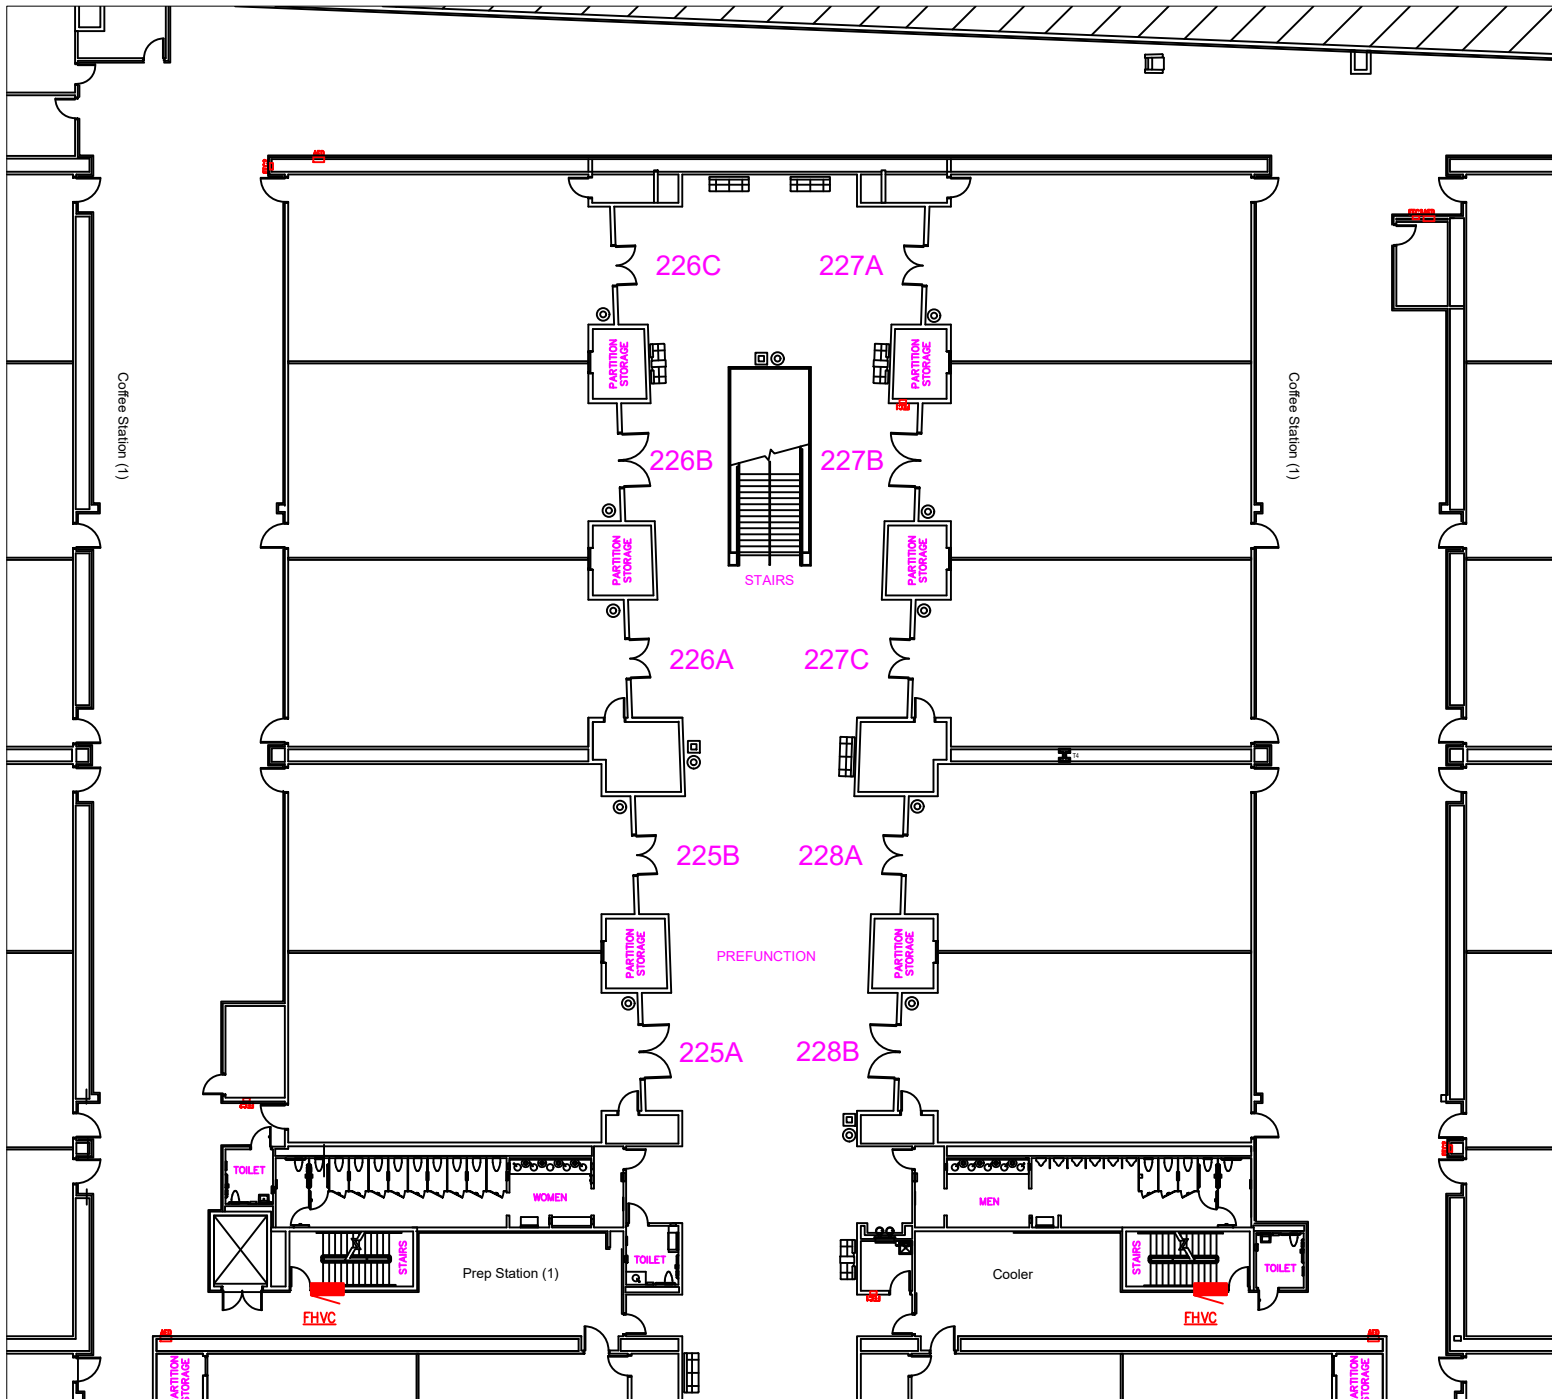

Aventura Map
West Building - 200 Level
EQUIPMENT REQUIRED

West 200 BOH

2 Coffee Stations

s:\AutoCAD\BMS\
Creation Date: 6/28/24
Created By: C. Allen

NOTES:

Aventura Map
North Building - 200 Level
EQUIPMENT REQUIRED

North 200 Mtg BOH

- 2** Coffee Stations
- 1** Cooler
- 1** Prep Station

s:\AutoCAD\EBMS\
Creation Date: 6/28/24
Created By: C. Allen

NOTES: