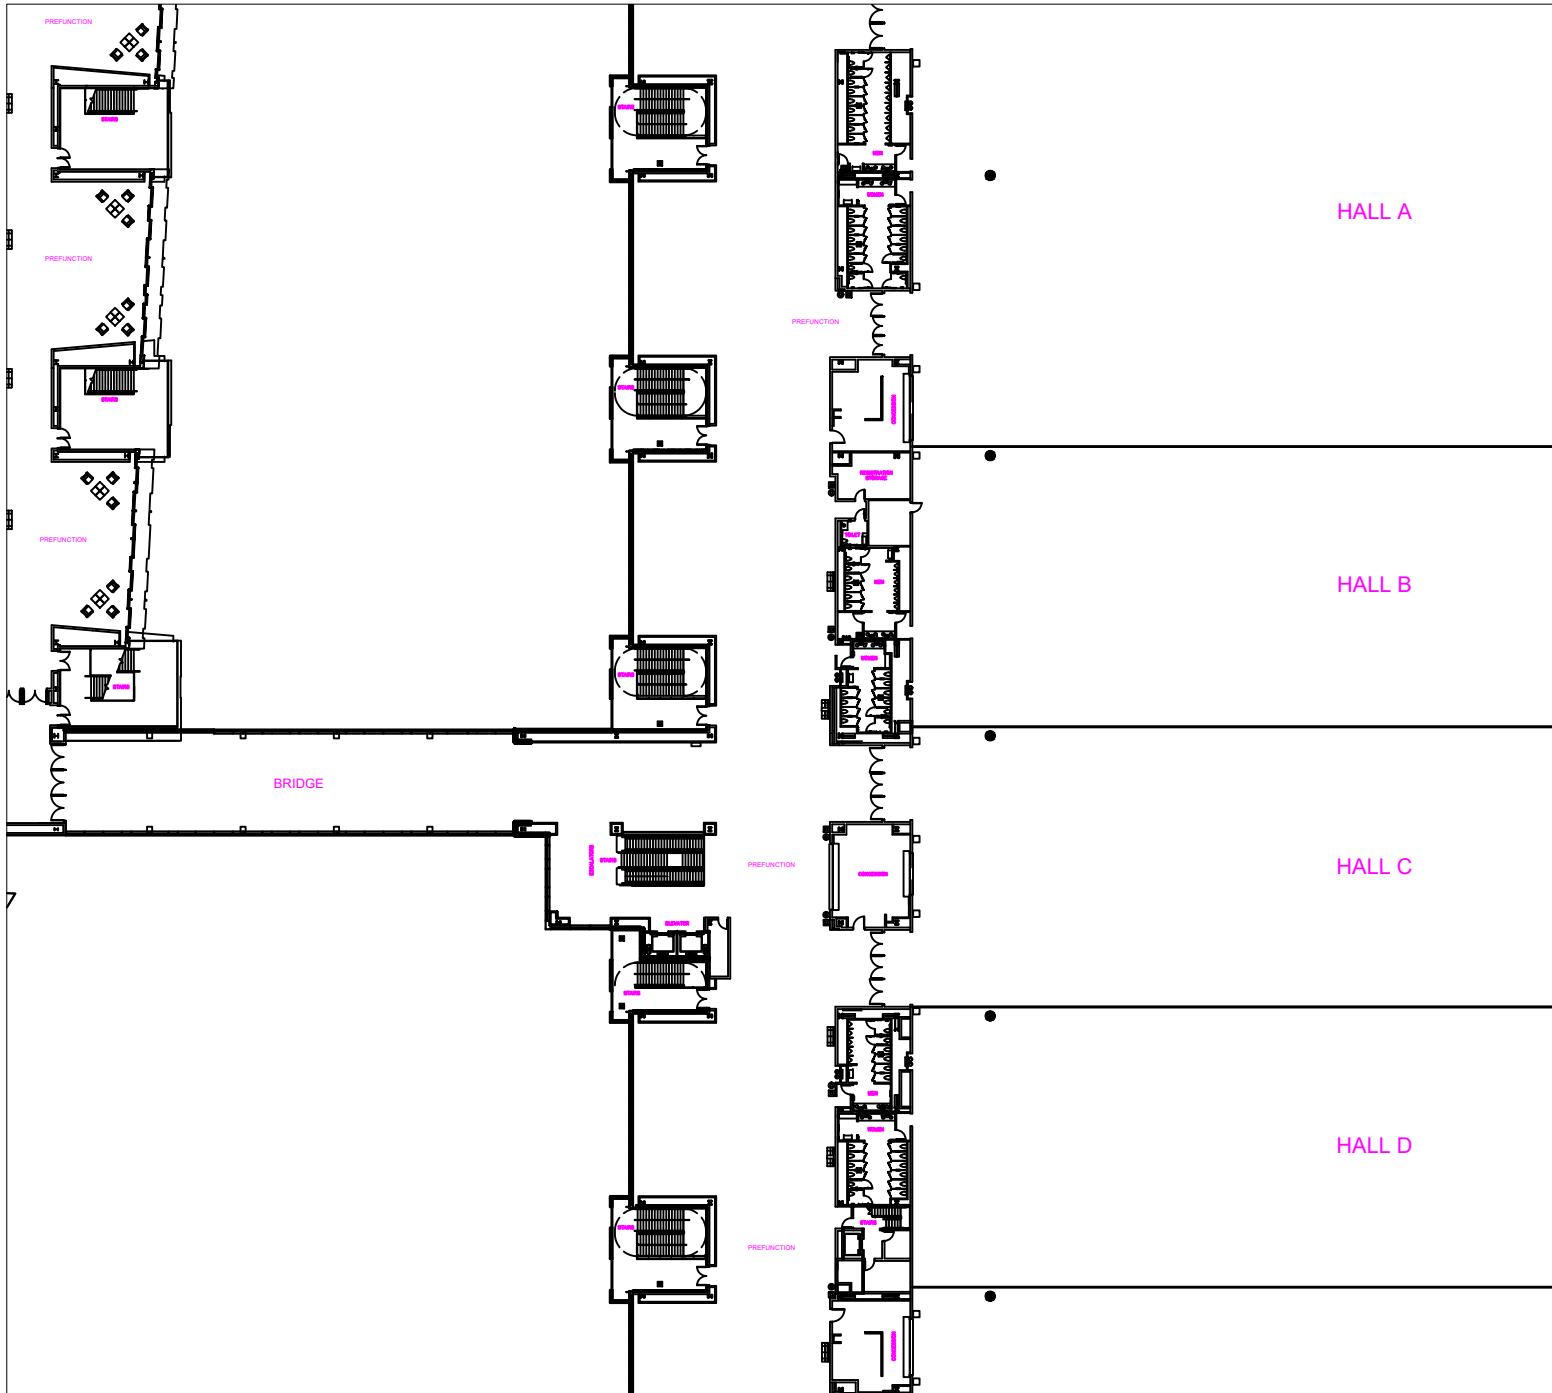

Aventura Map
West Building - 300 Level
EQUIPMENT REQUIRED

West 300 BOH

- 1 Coffee Station
- 1 Kitchen
- 1 Cooler

NOTES:

Aventura Map
North Building - 300 Level
EQUIPMENT REQUIRED

North 300

3 Concessions

NOTES: