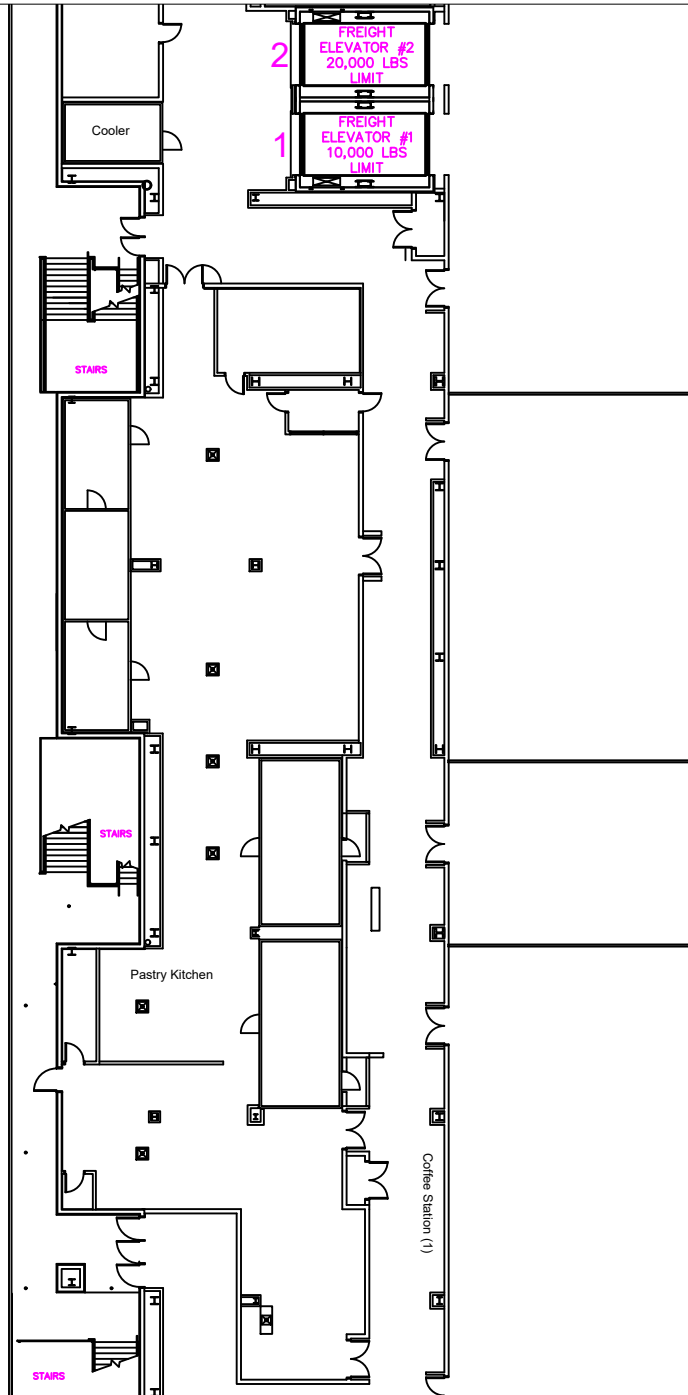

Aventura Map
West Building - 300 Level
EQUIPMENT REQUIRED

West 300 BOH

- 1 Coffee Station
- 1 Kitchen
- 1 Cooler

NOTES:

Aventura Map
North Building - 300 Level
EQUIPMENT REQUIRED

North 300

3 Concessions

NOTES: