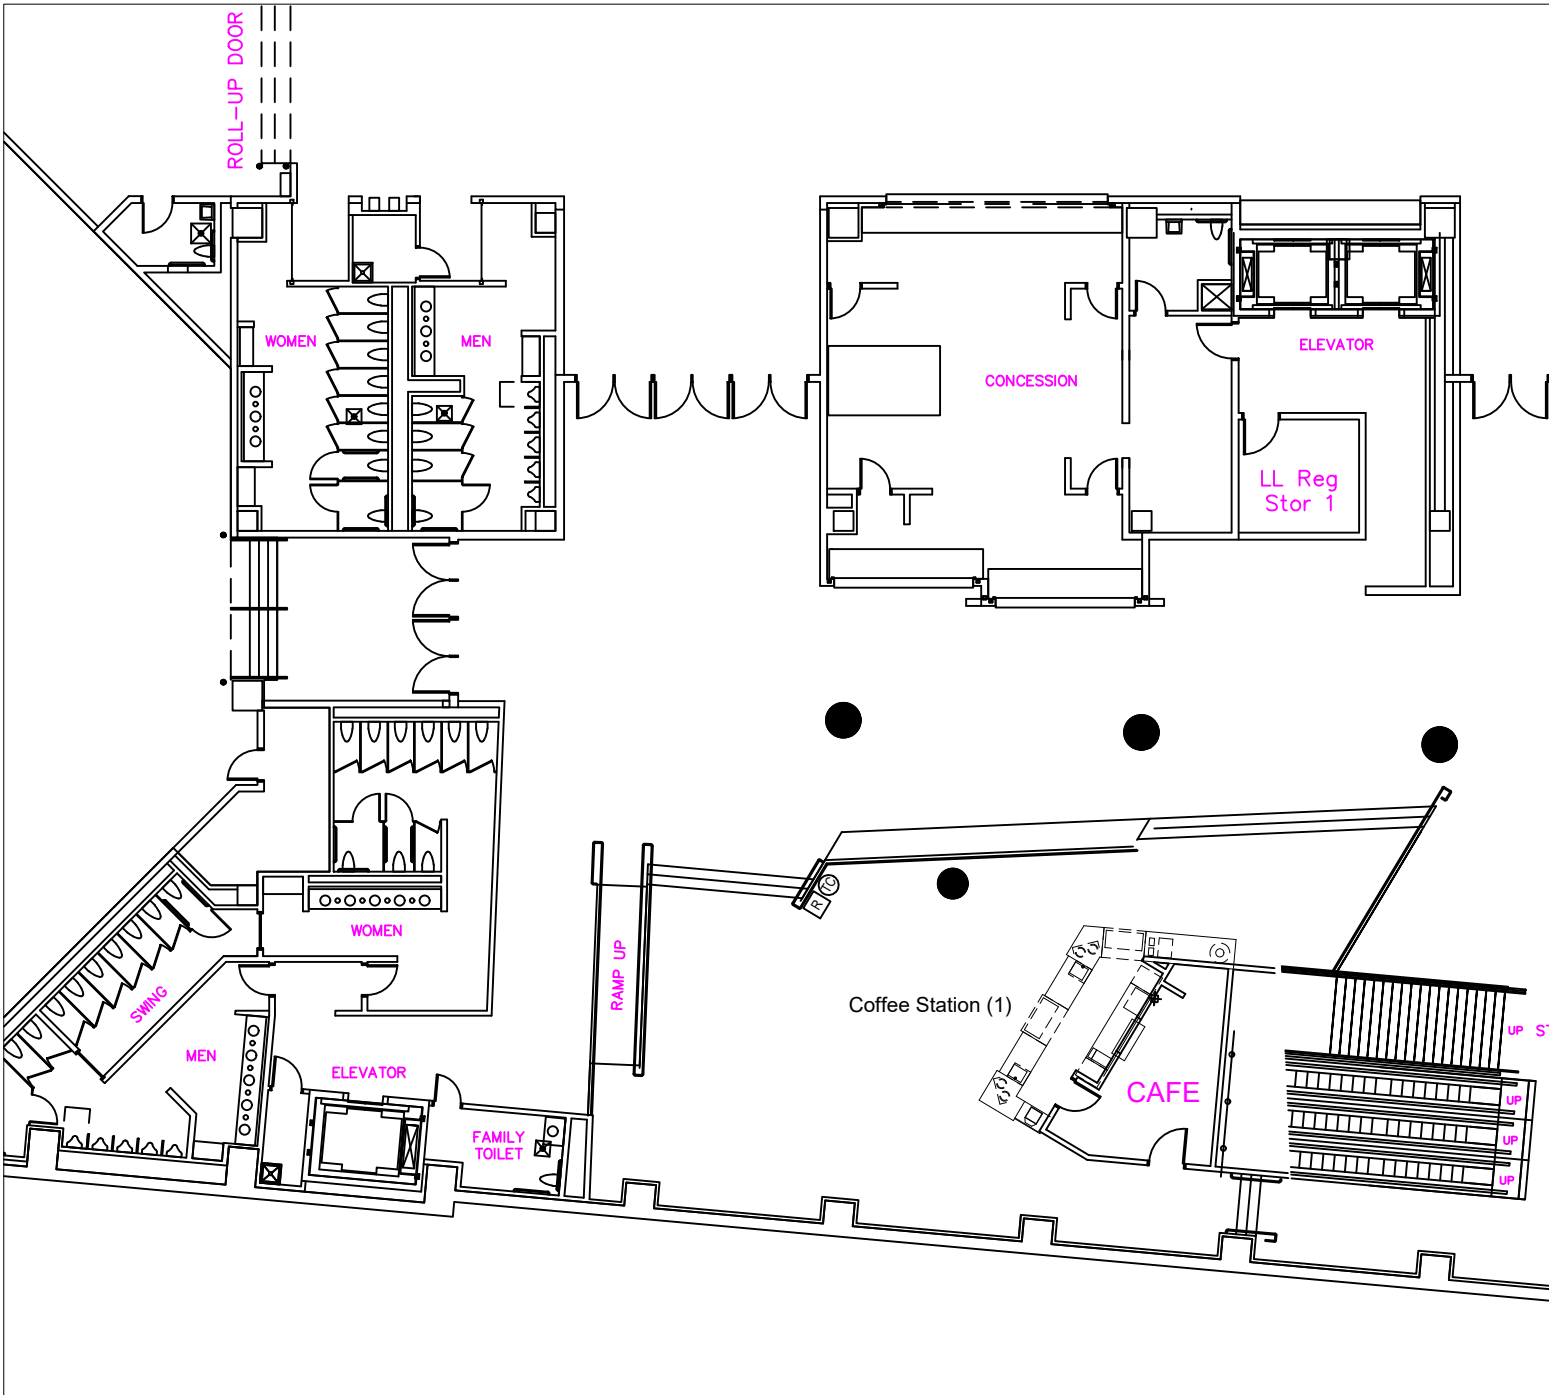

**Aventura Map  
West Building  
- Lower Level  
EQUIPMENT REQUIRED**

**West Lower Landing**

- 1 Coffee Station**
- 1 Concession**

**Aventura Map**  
**West Building**  
**- Lower Level**  
**EQUIPMENT REQUIRED**

**West Lower BOH**

- 1 Storage Area
- 1 Waste Storage

s:\AutoCAD\EBMS\  
Creation Date: 6/28/24  
Created By: C. Allen

**NOTES:**

**Aventura Map  
North Building  
- Lower Level  
EQUIPMENT REQUIRED**

**Hall 4**

**2 Concessions**

HALL 4

s:\AutoCAD\BMS\  
Creation Date: 6/28/24  
Created By: C. Allen

**NOTES:**

**Aventura Map  
North Building  
- Lower Level  
EQUIPMENT REQUIRED**

**Hall 6**

**1 Concession**

HALL 5