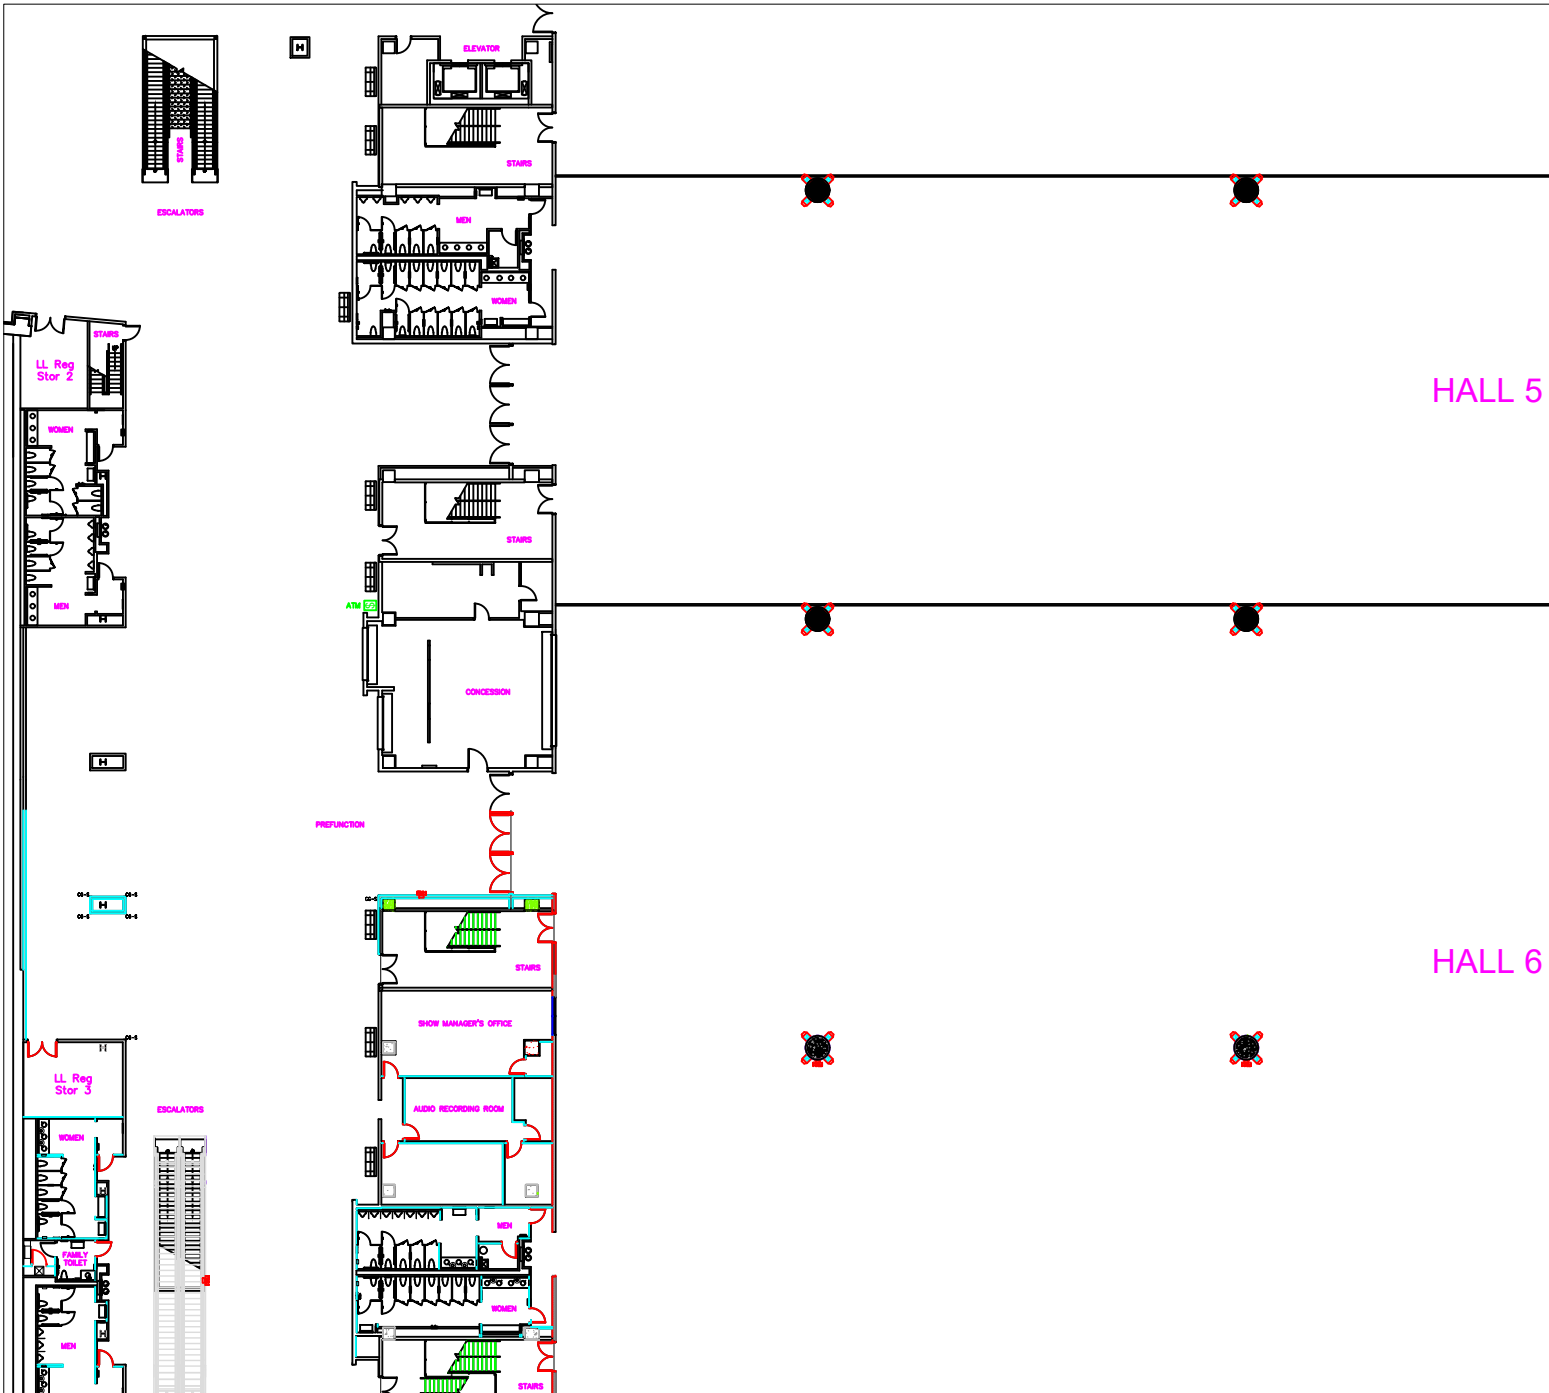

**West Lower BOH**

- 1 Storage Area
- 1 Waste Storage

s:\AutoCAD\EBMS\  
Creation Date: 6/28/24  
Created By: C. Allen

**NOTES:**

**Aventura Map  
North Building  
- Lower Level  
EQUIPMENT REQUIRED**

**Hall 4**

**2 Concessions**

HALL 4

s:\AutoCAD\BMS\  
Creation Date: 6/28/24  
Created By: C. Allen

**NOTES:**

**Aventura Map  
North Building  
- Lower Level  
EQUIPMENT REQUIRED**

**Hall 6**

**1 Concession**

HALL 5