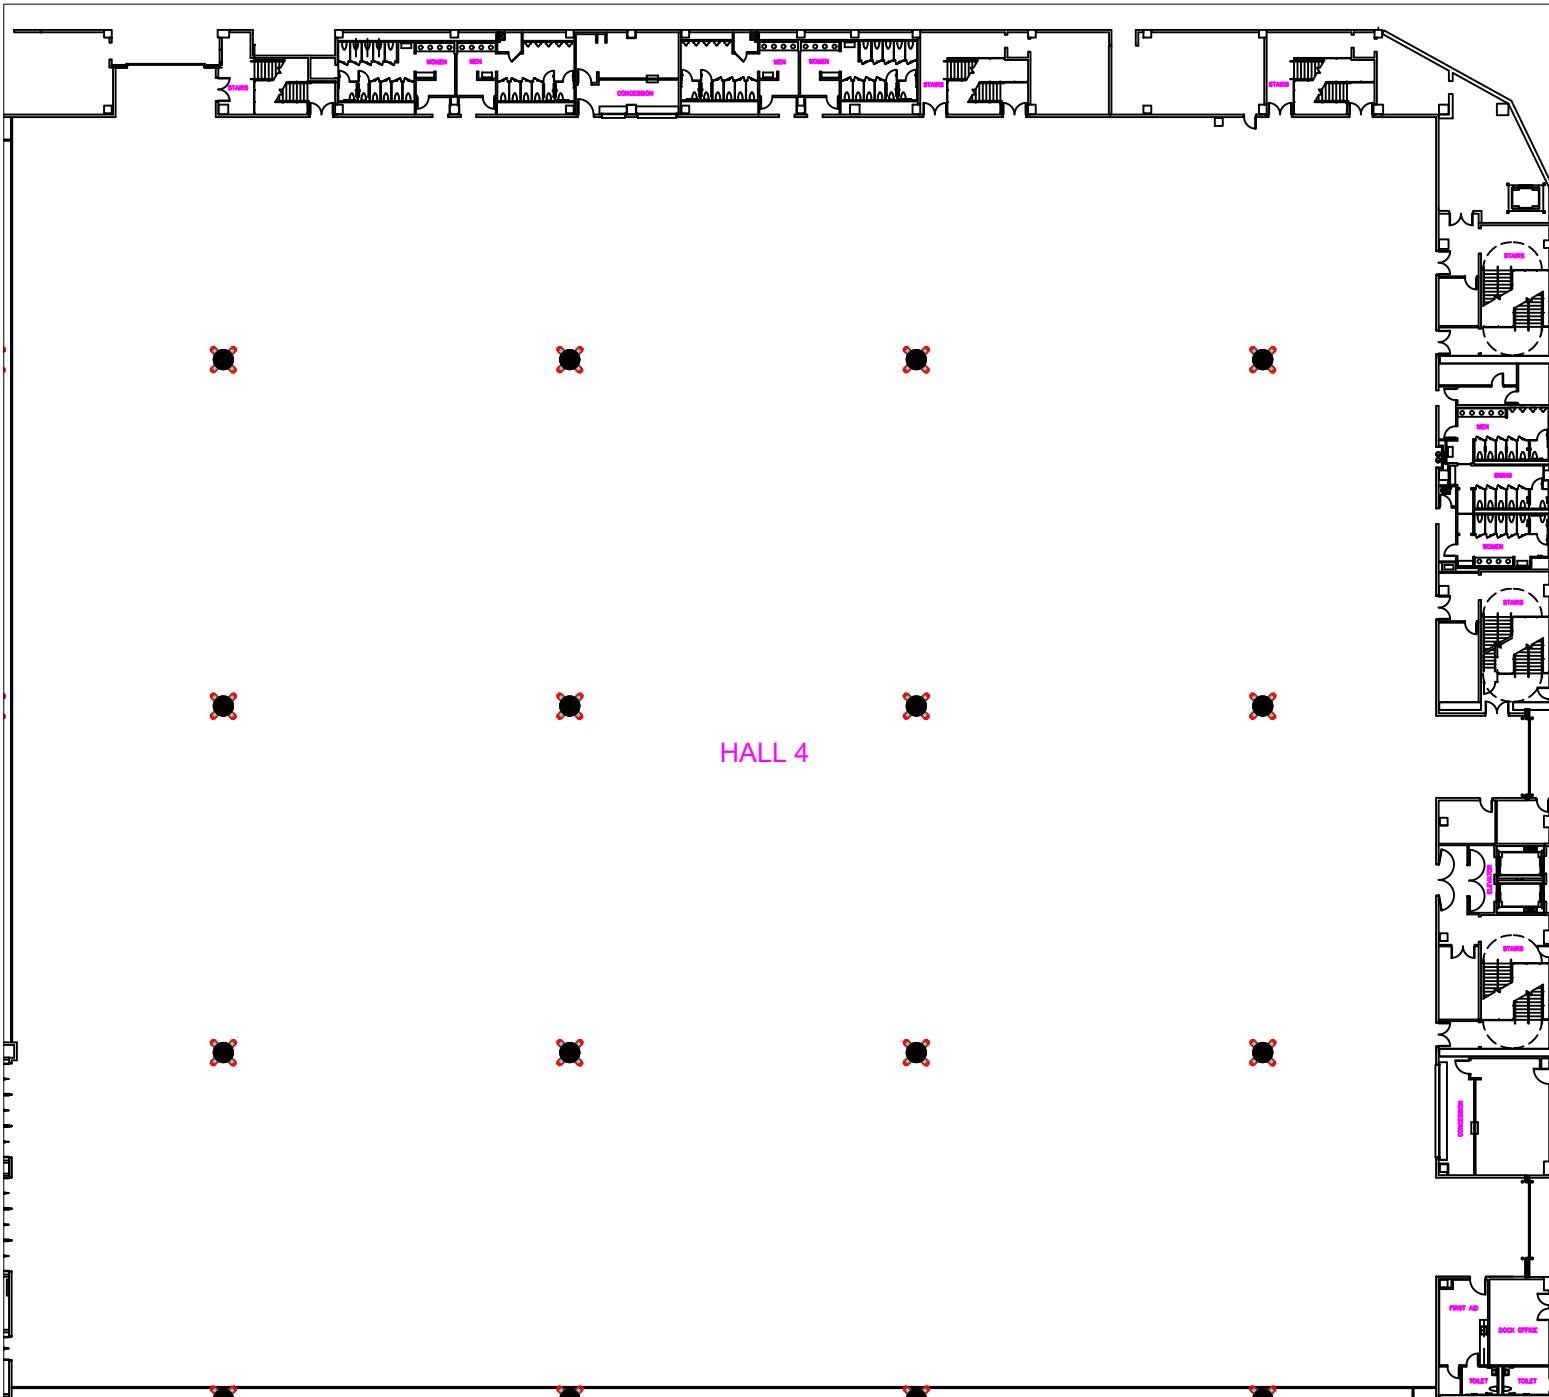

**Aventura Map  
West Building  
- Lower Level  
EQUIPMENT REQUIRED**

**West Lower Landing**

- 1 Coffee Station**
- 1 Concession**

**Aventura Map**  
**West Building**  
**- Lower Level**  
**EQUIPMENT REQUIRED**

**West Lower BOH**

- 1 Storage Area
- 1 Waste Storage

s:\AutoCAD\EBMS\  
Creation Date: 6/28/24  
Created By: C. Allen

**NOTES:**

**Aventura Map  
North Building  
- Lower Level  
EQUIPMENT REQUIRED**

**Hall 4**

**2 Concessions**

HALL 4

s:\AutoCAD\BMS\  
Creation Date: 6/28/24  
Created By: C. Allen

**NOTES:**

**Aventura Map  
North Building  
- Lower Level  
EQUIPMENT REQUIRED**

**Hall 6**

**1 Concession**

HALL 5