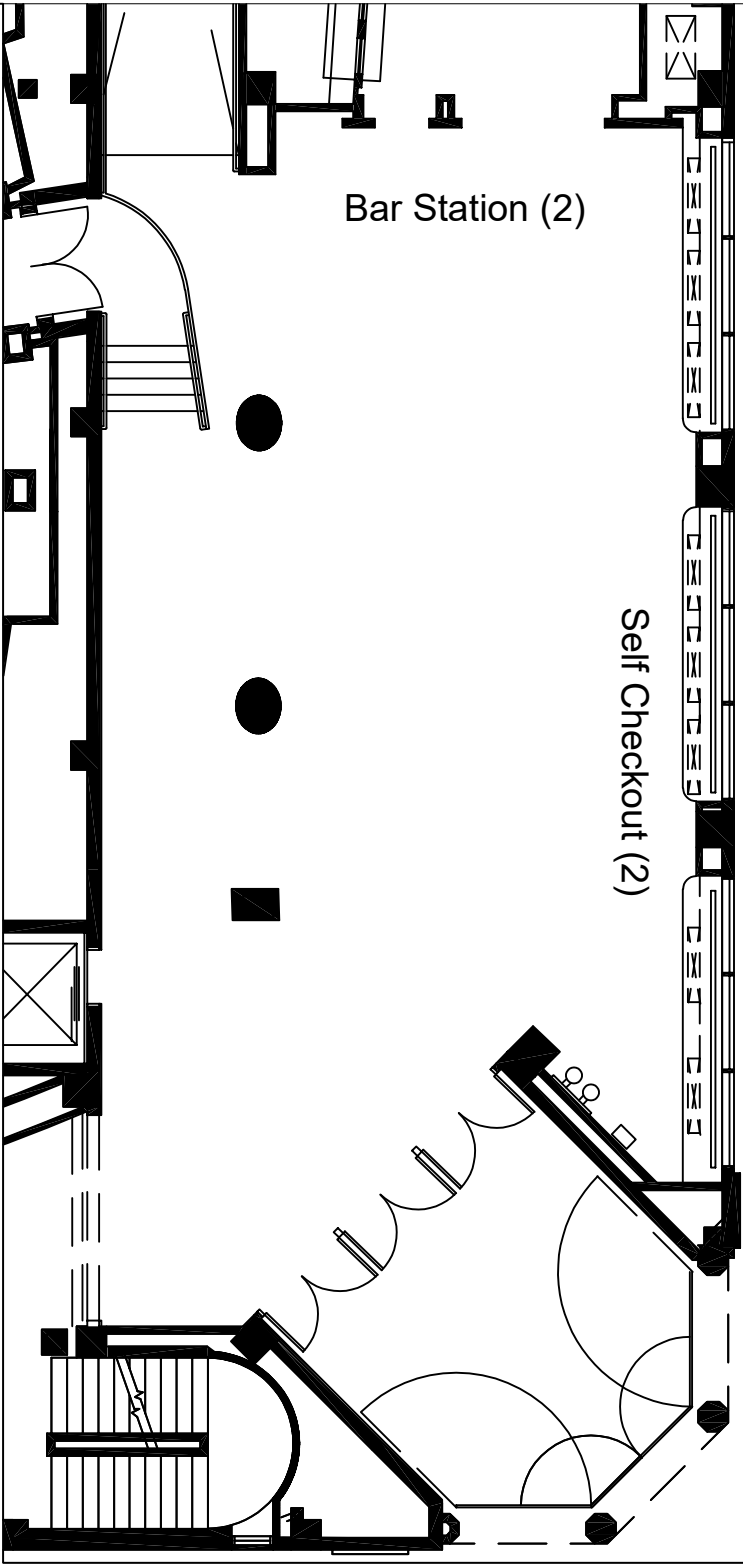

**Aventura Map**  
**Orpheum Theater -**  
**Ground Floor**  
**EQUIPMENT REQUIRED**

**Orpheum Lobby**

- 2 Bar Stations**
- 2 Self Checkout**

Bar Station (2)

Self Checkout (2)

**NOTES:**

s:\AutoCAD\EBMSI  
Creation Date: 6/28/24  
Created By: C. Allen