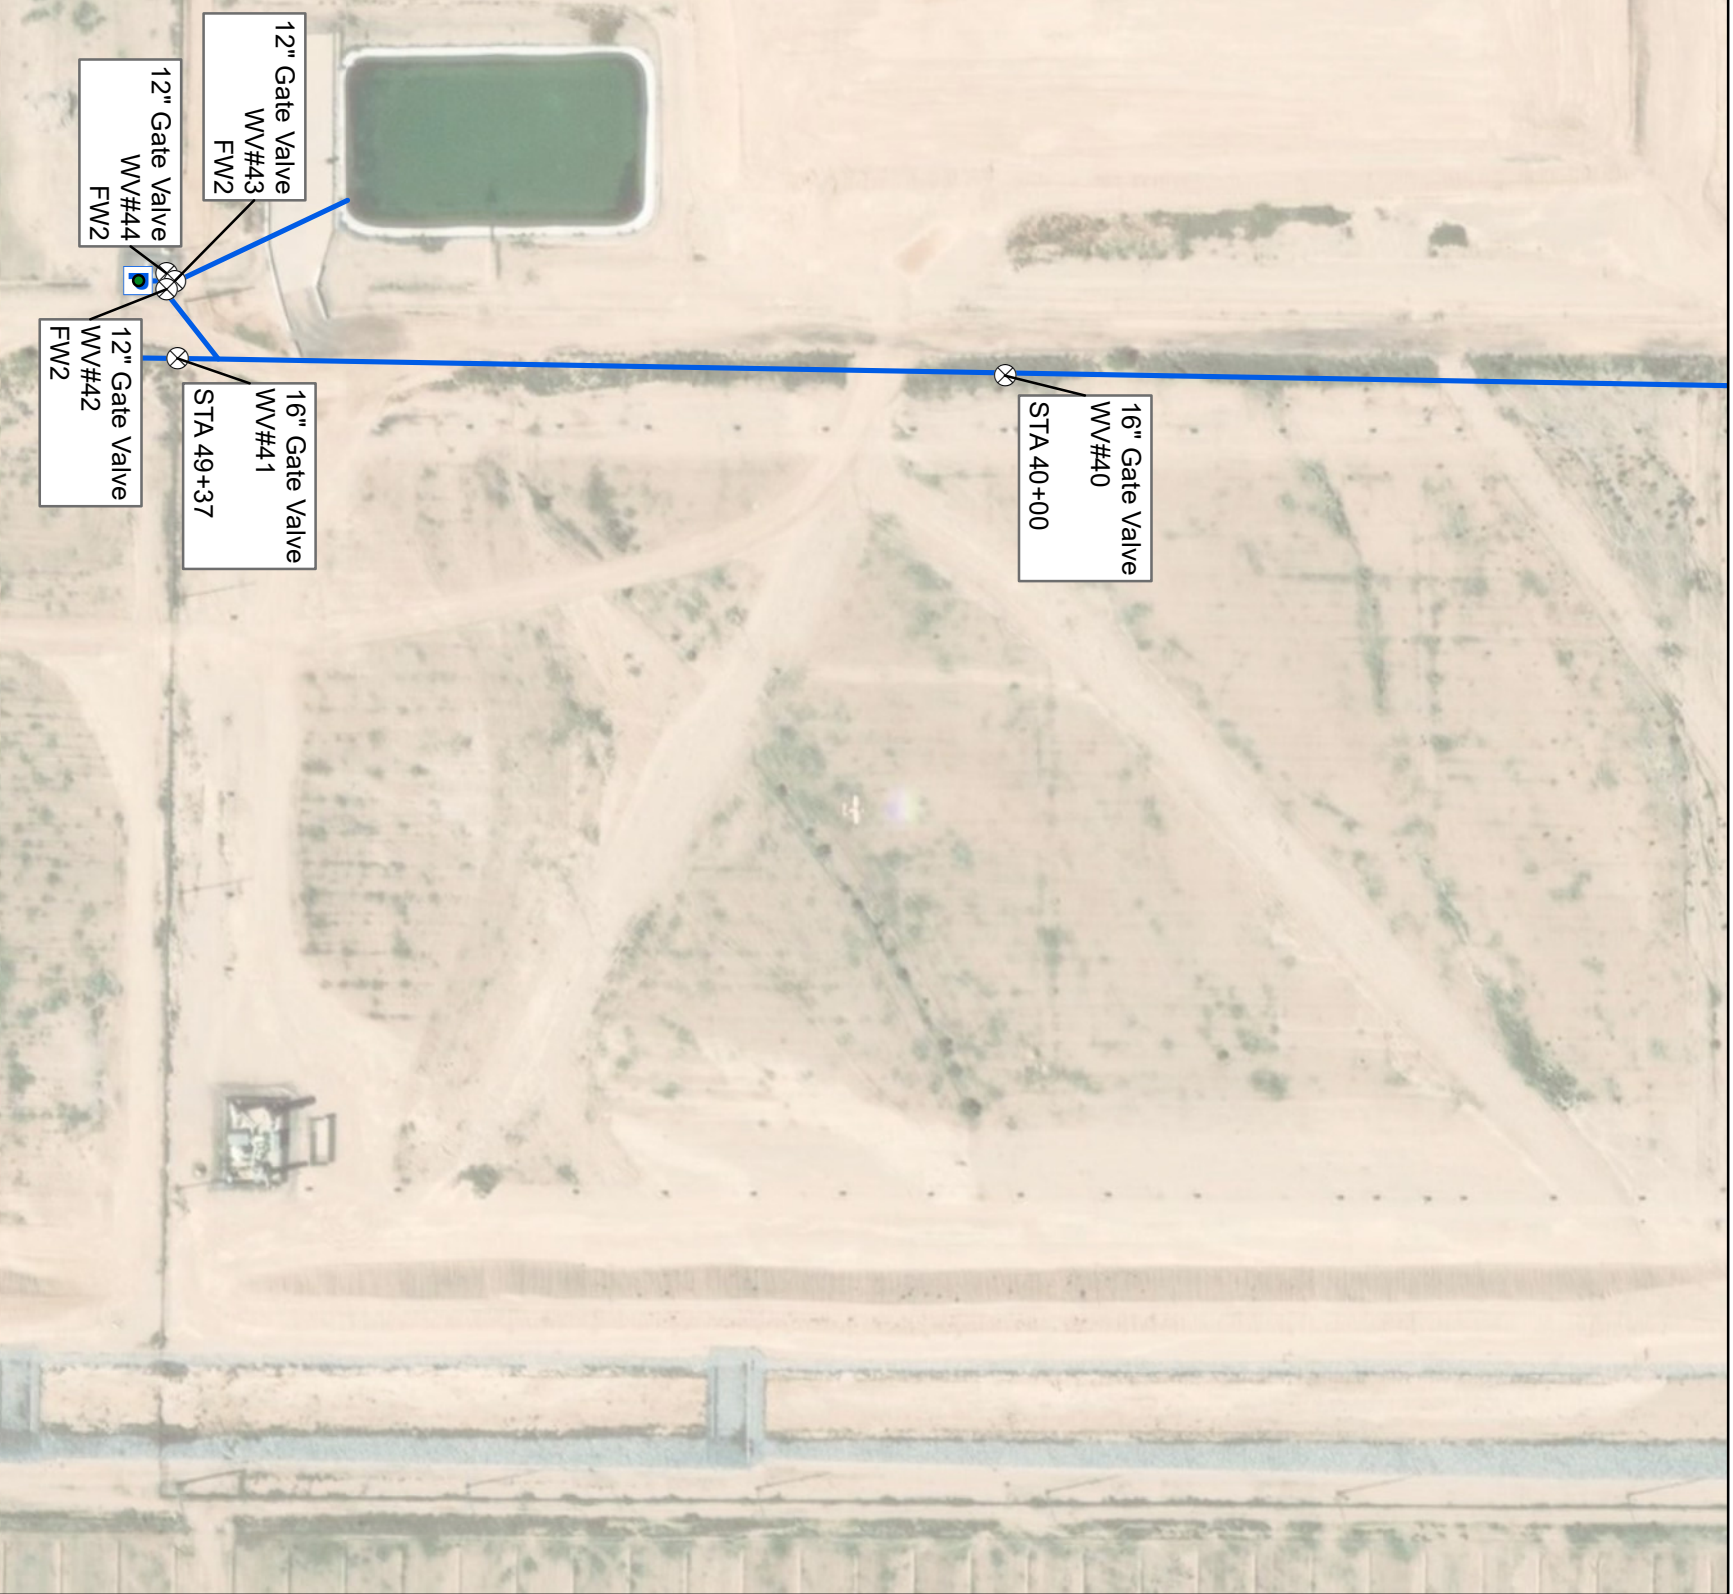

Source: Esri, DigitalGlobe, GeoEye, Earthstar Geographics, CNES/Airbus DS, USDA, USGS, AeroGRID, IGN, and the GIS User Community

Water Valve Location Overview Map SR-85 LANDFILL

Brown AND Caldwell

Water Valve Location Map
SR-85 LANDFILL

Water Valve Location Map
SR-85 LANDFILL

Brown AND Caldwell

Water Valve Location Map
SR-85 LANDFILL

0 100 200
SCALE IN FEET

Brown AND Caldwell

**Water Valve
Location Map
SR-85 LANDFILL**

Brown AND Caldwell

Water Valve
Location Map
SR-85 LANDFILL