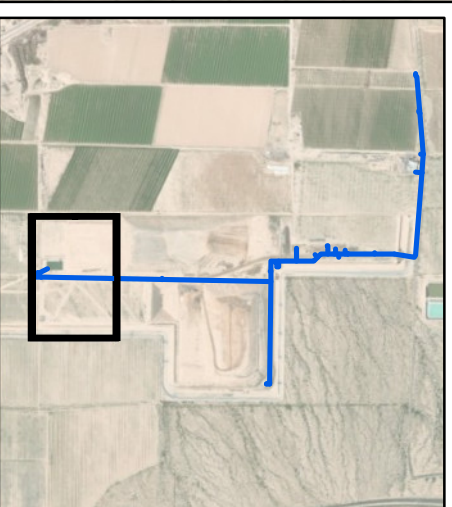

Source: Esri, DigitalGlobe, GeoEye, Earthstar Geographics, CNES/Airbus DS, USDA, USGS, AeroGRID, IGN, and the GIS User Community

Water Valve Location Overview Map SR-85 LANDFILL

Brown AND Caldwell

Water Valve Location Map
SR-85 LANDFILL

Water Valve Location Map
SR-85 LANDFILL

Brown AND Caldwell

Water Valve Location Map
SR-85 LANDFILL

0 100 200
SCALE IN FEET

Brown AND Caldwell

**Water Valve
Location Map
SR-85 LANDFILL**

Brown AND Caldwell

Water Valve
Location Map
SR-85 LANDFILL