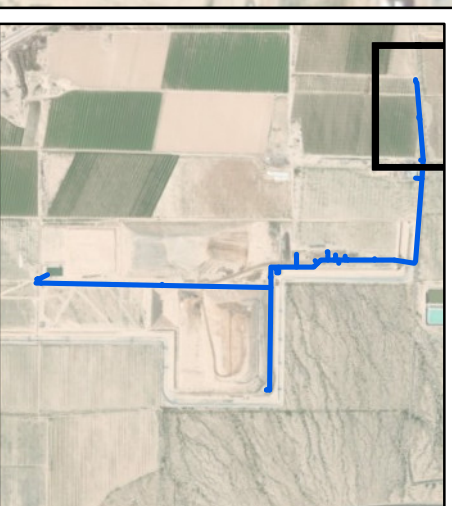

Source: Esri, DigitalGlobe, GeoEye, Earthstar Geographics, CNES/Airbus DS, USDA, USGS, AeroGRID, IGN, and the GIS User Community

Water Valve Location Overview Map SR-85 LANDFILL

Brown AND Caldwell

Water Valve Location Map
SR-85 LANDFILL

Water Valve Location Map
SR-85 LANDFILL

Brown AND Caldwell

Water Valve Location Map
SR-85 LANDFILL

0 100 200
SCALE IN FEET

Brown AND Caldwell

**Water Valve
Location Map
SR-85 LANDFILL**

Brown AND Caldwell

Water Valve
Location Map
SR-85 LANDFILL