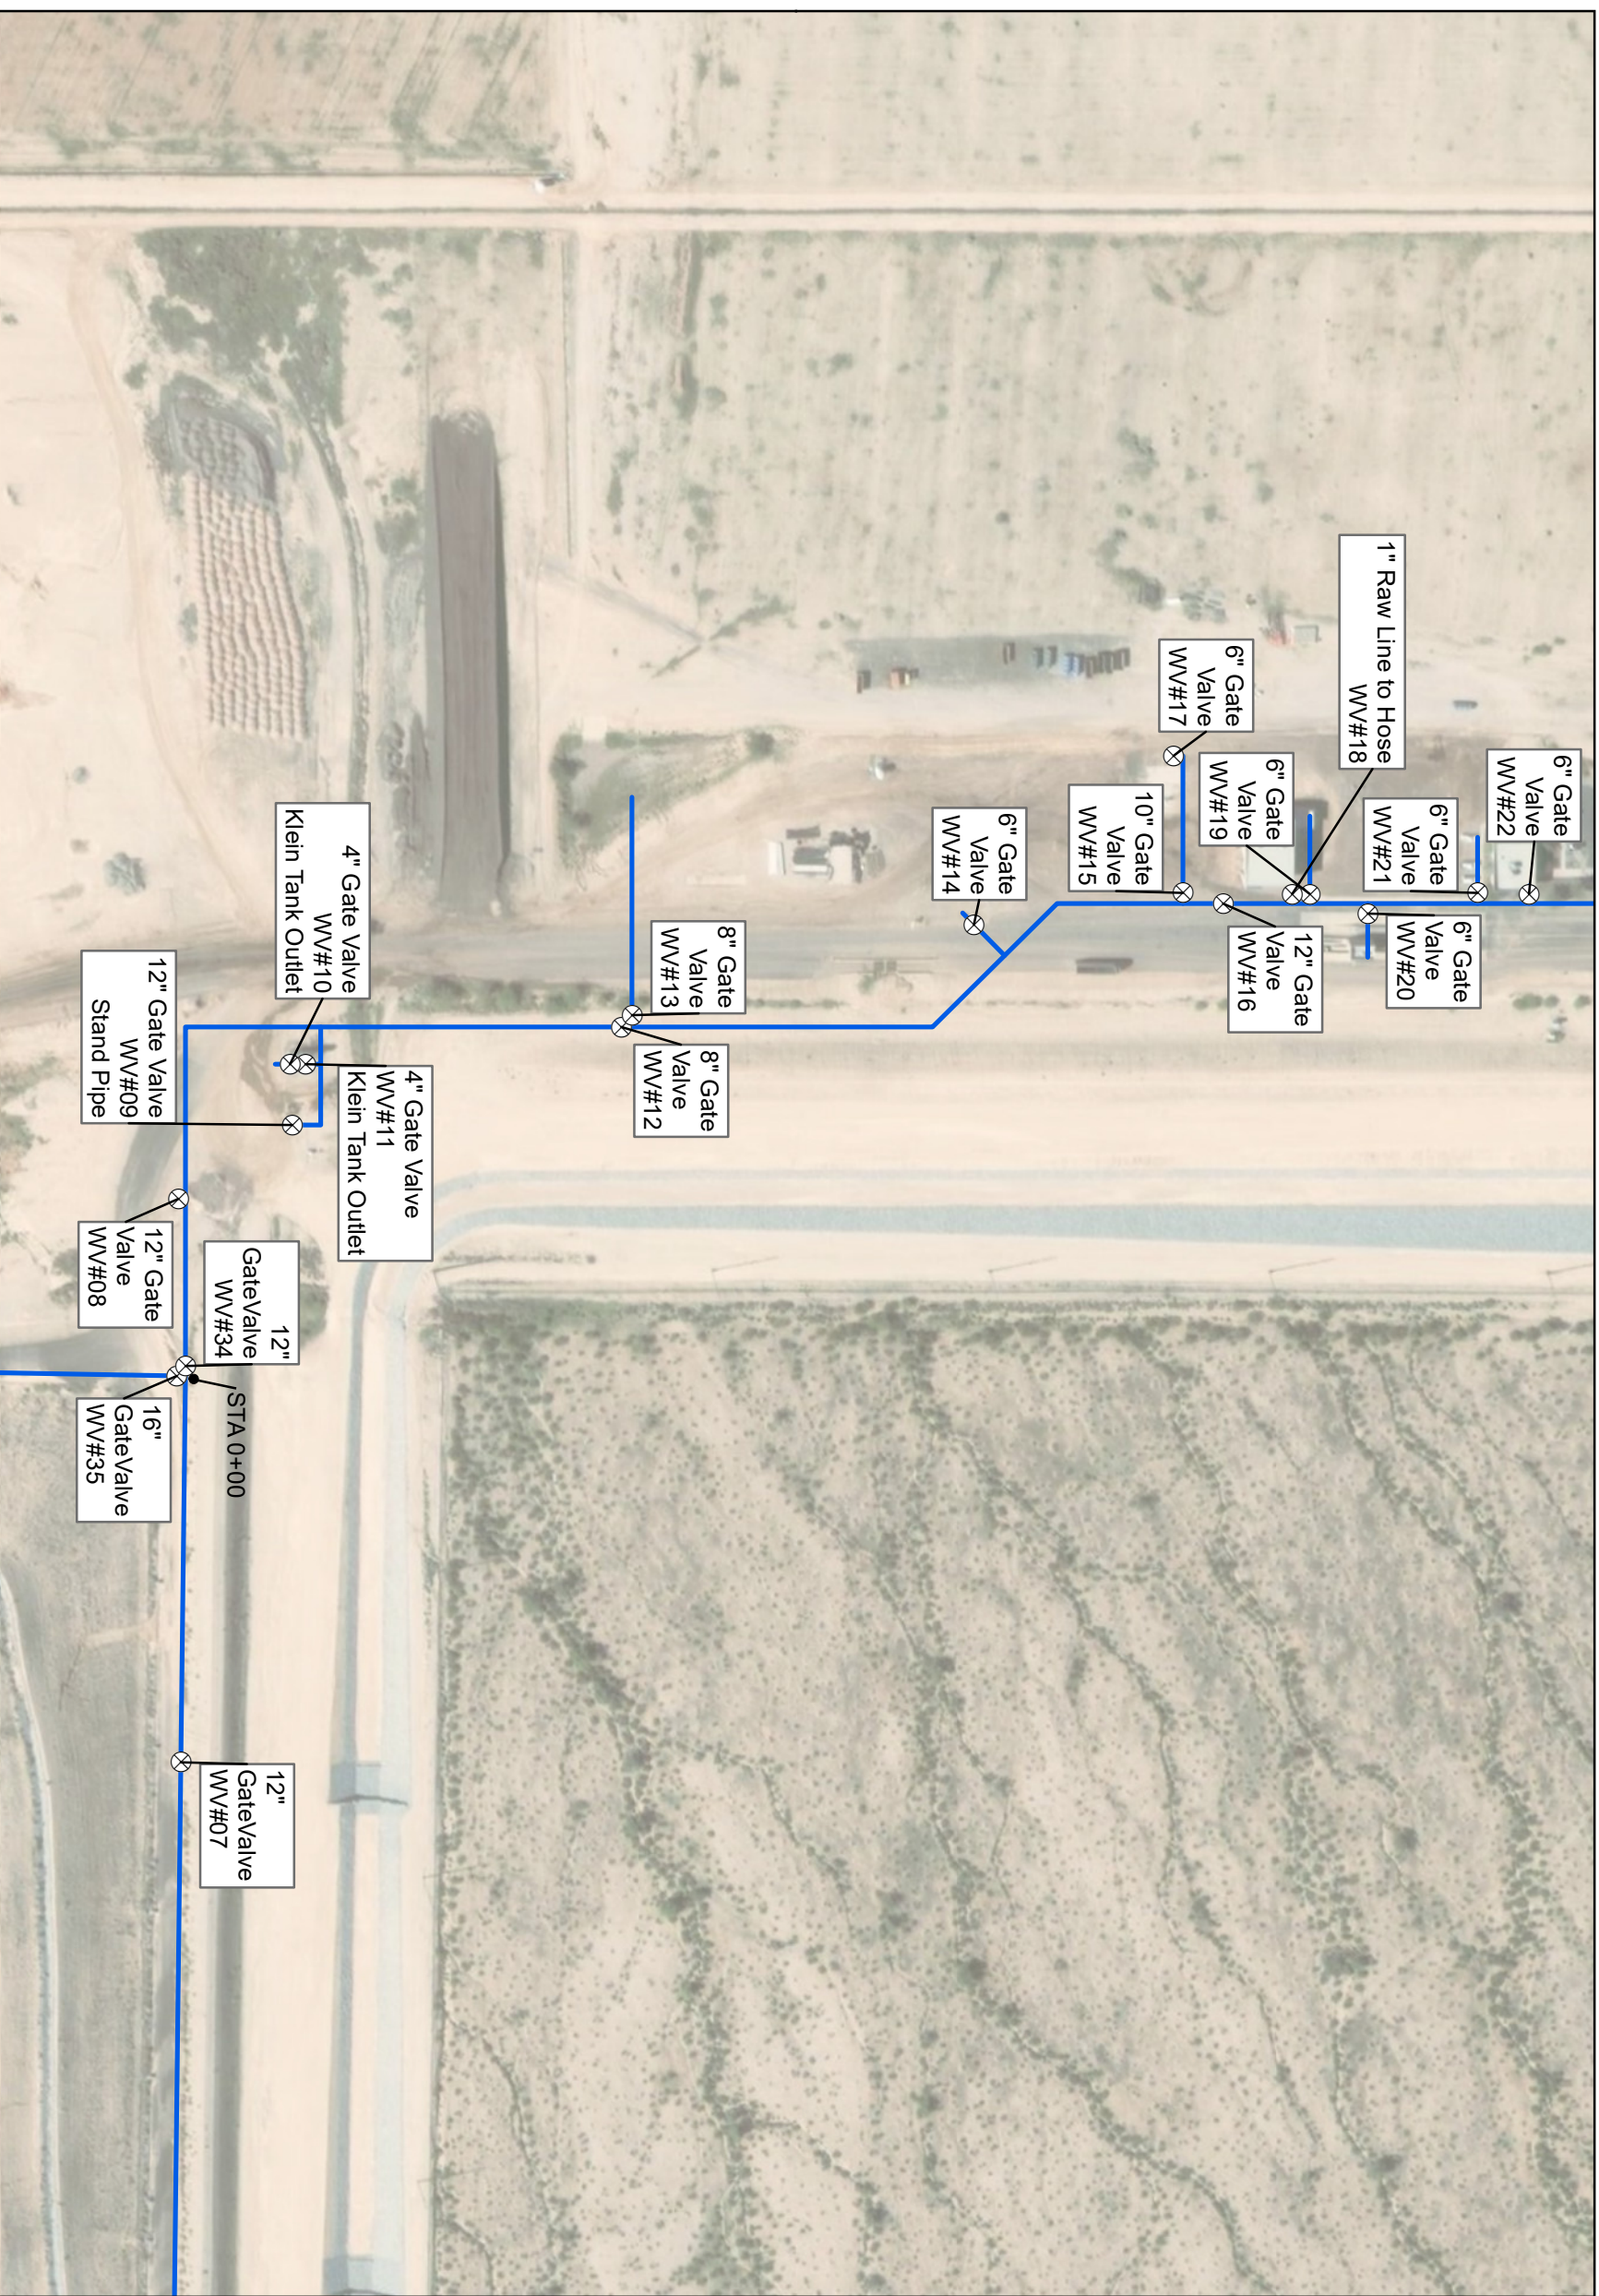

Source: Esri, DigitalGlobe, GeoEye, Earthstar Geographics, CNES/Airbus DS, USDA, USGS, AeroGRID, IGN, and the GIS User Community

Water Valve Location Overview Map SR-85 LANDFILL

Brown AND Caldwell

Water Valve Location Map
SR-85 LANDFILL

Water Valve Location Map
SR-85 LANDFILL

Brown AND Caldwell

Water Valve Location Map
SR-85 LANDFILL

0 100 200
SCALE IN FEET

Brown AND Caldwell

**Water Valve
Location Map
SR-85 LANDFILL**

Brown AND Caldwell

Water Valve
Location Map
SR-85 LANDFILL