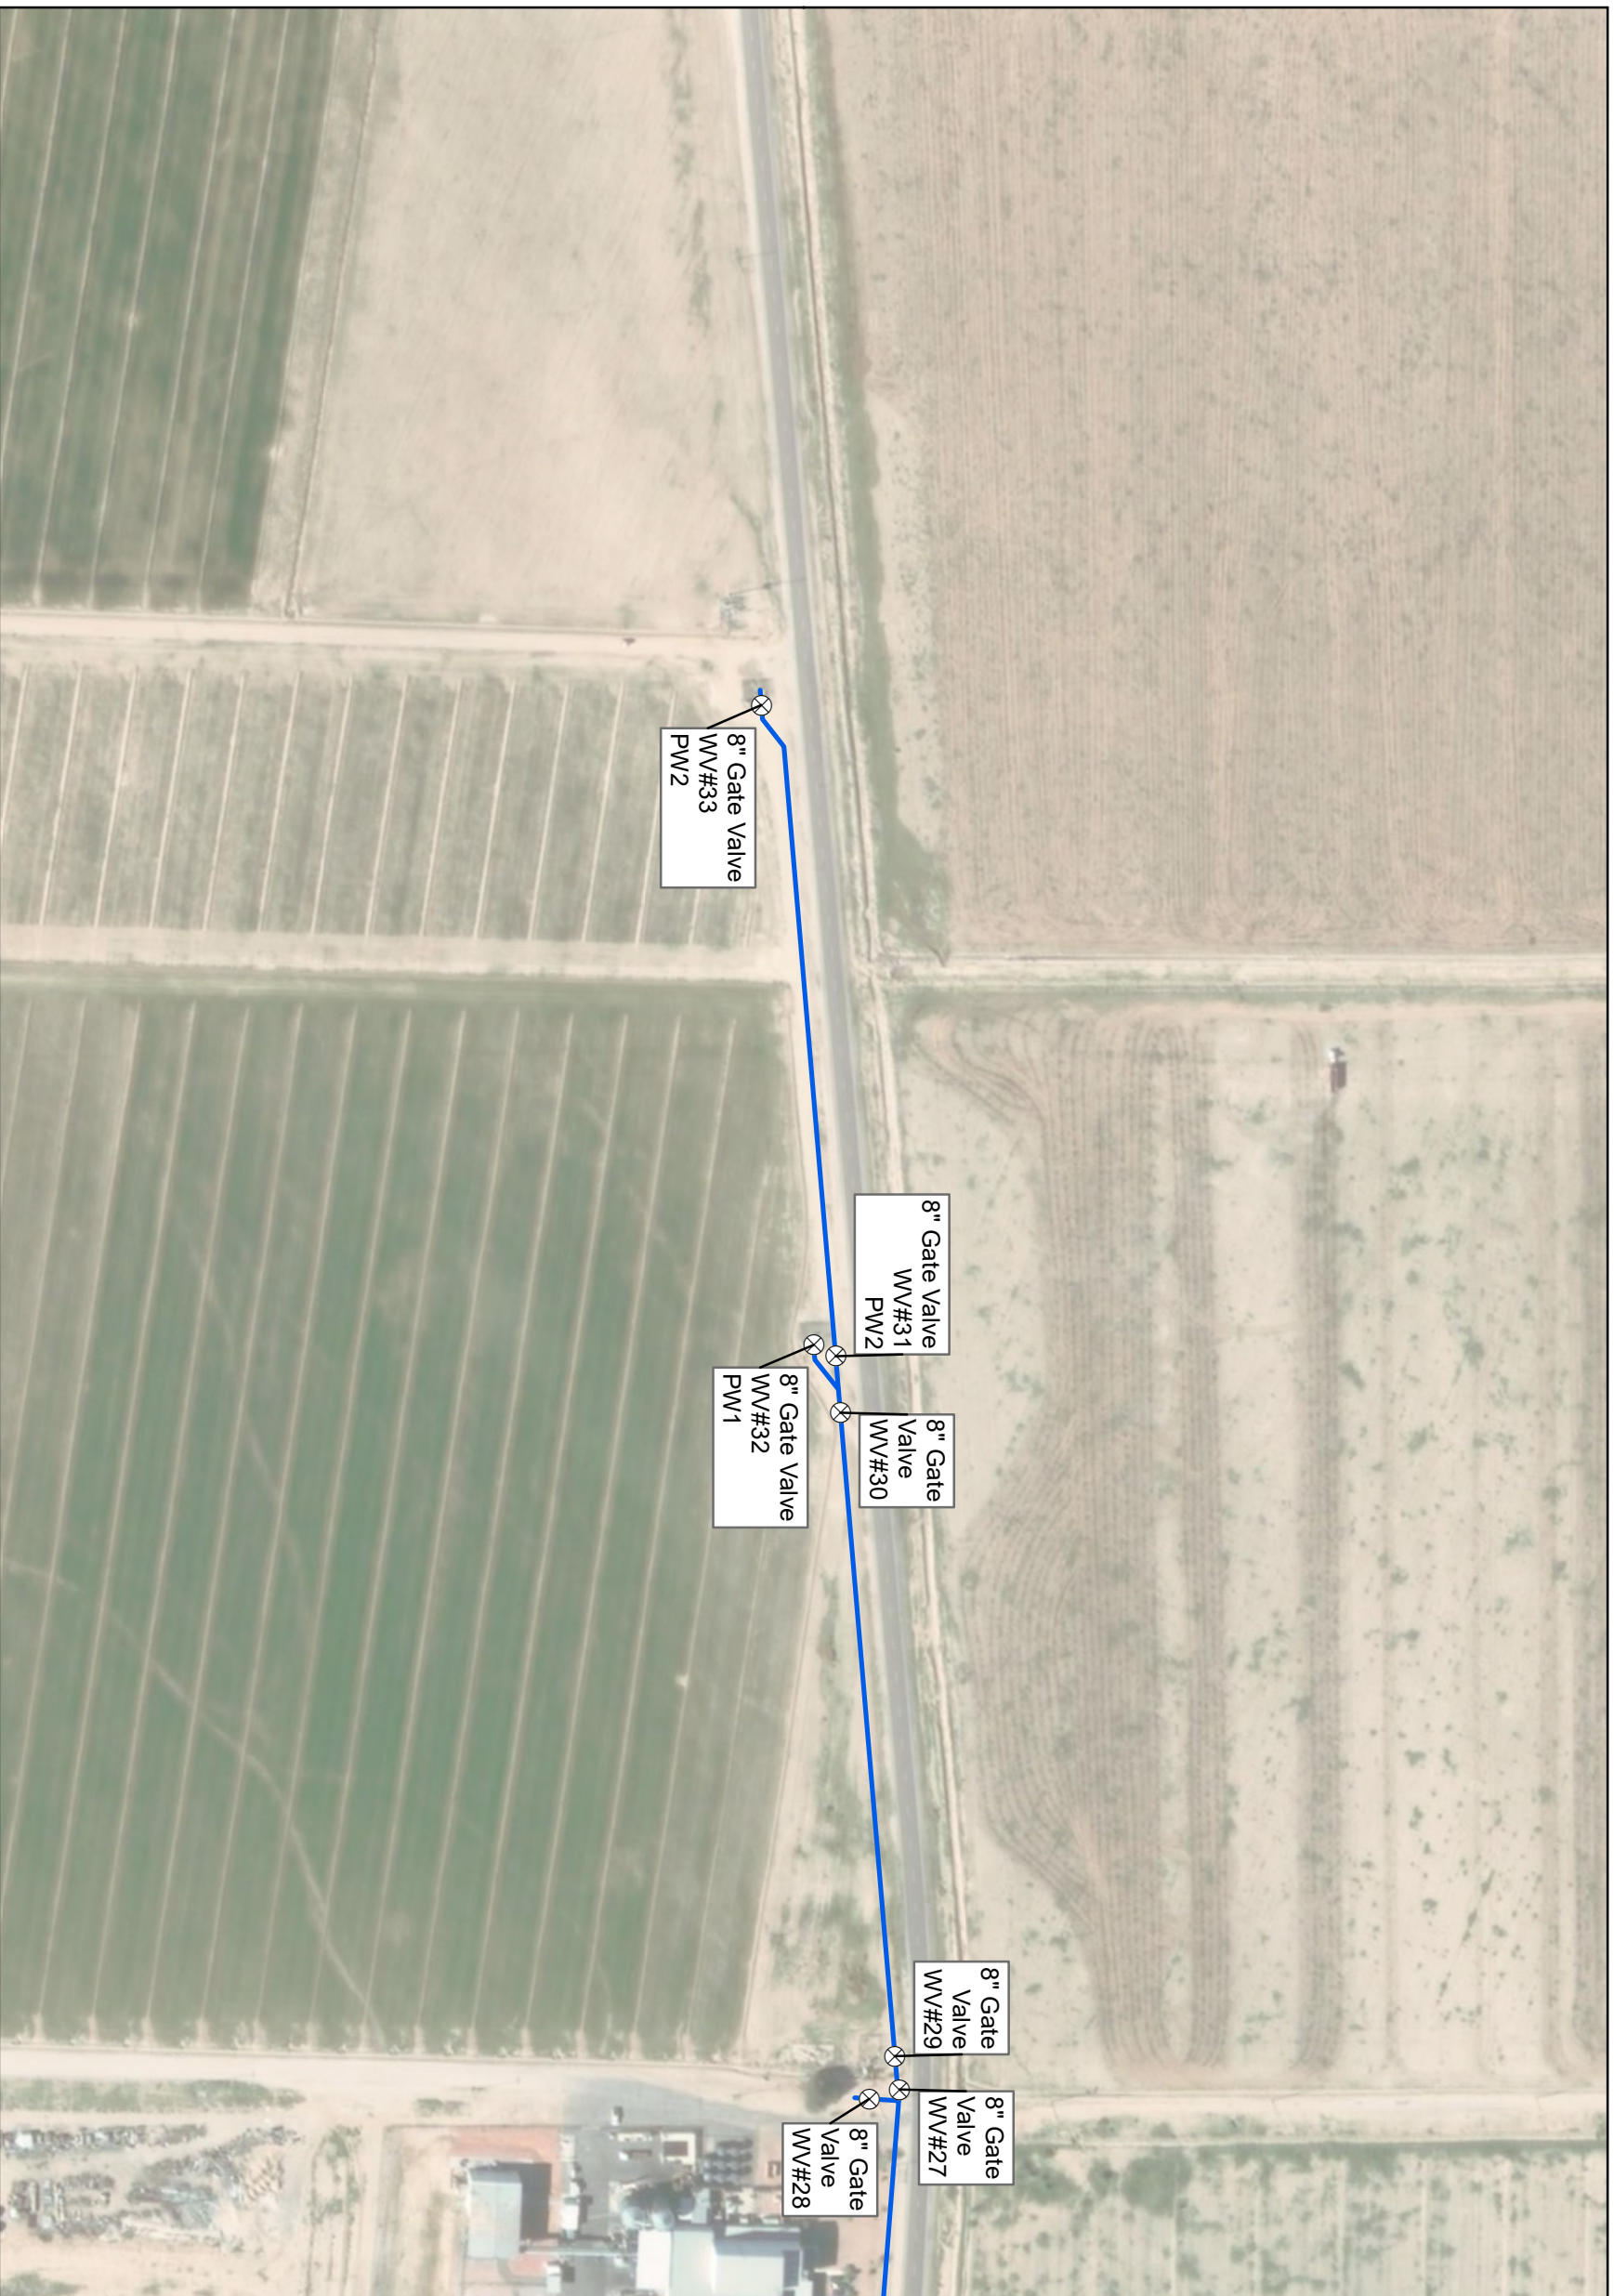

Source: Esri, DigitalGlobe, GeoEye, Earthstar Geographics, CNES/Airbus DS, USDA, USGS, AeroGRID, IGN, and the GIS User Community

Water Valve Location Overview Map SR-85 LANDFILL

Brown AND Caldwell

Water Valve Location Map
SR-85 LANDFILL

Water Valve Location Map
SR-85 LANDFILL

Brown AND Caldwell

Water Valve Location Map
SR-85 LANDFILL

0 100 200
SCALE IN FEET

Brown AND Caldwell

**Water Valve
Location Map
SR-85 LANDFILL**

Brown AND Caldwell

Water Valve
Location Map
SR-85 LANDFILL