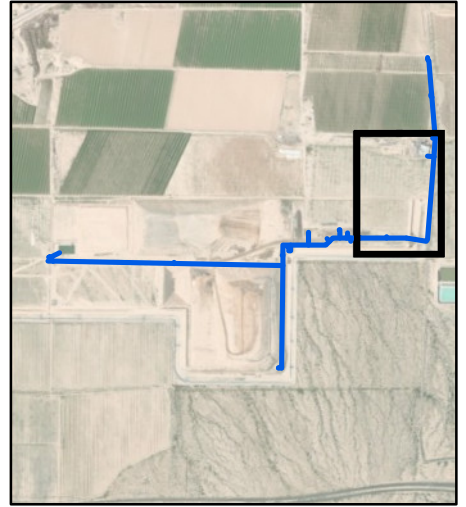

Source: Esri, DigitalGlobe, GeoEye, Earthstar Geographics, CNES/Airbus DS, USDA, USGS, AeroGRID, IGN, and the GIS User Community

Water Valve Location Overview Map SR-85 LANDFILL

Brown AND Caldwell

Water Valve Location Map
SR-85 LANDFILL

Water Valve Location Map
SR-85 LANDFILL

Brown AND Caldwell

Water Valve Location Map
SR-85 LANDFILL

0 100 200
SCALE IN FEET

Brown AND Caldwell

**Water Valve
Location Map
SR-85 LANDFILL**

Brown AND Caldwell

Water Valve
Location Map
SR-85 LANDFILL