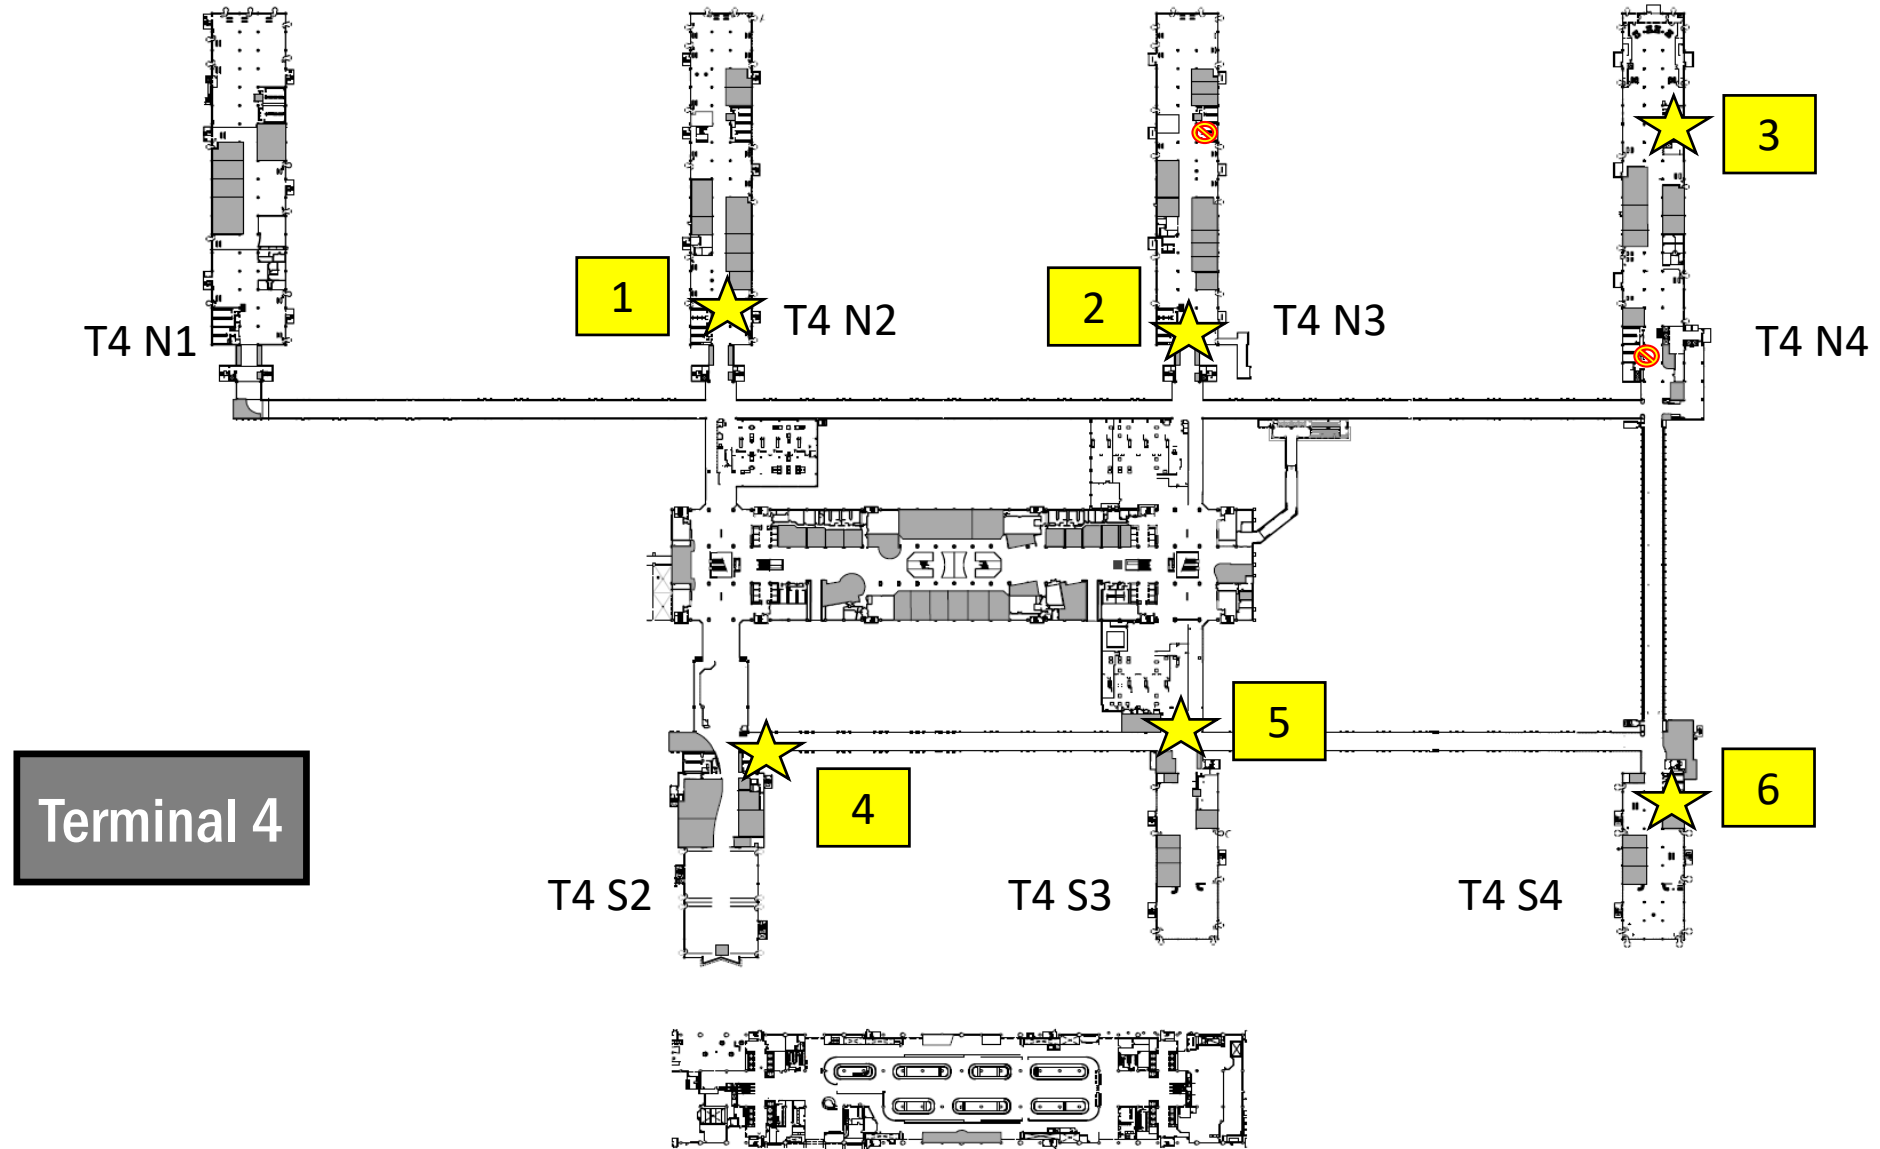

Automated Vending Concessions

RCS 19-036 with 6 Locations