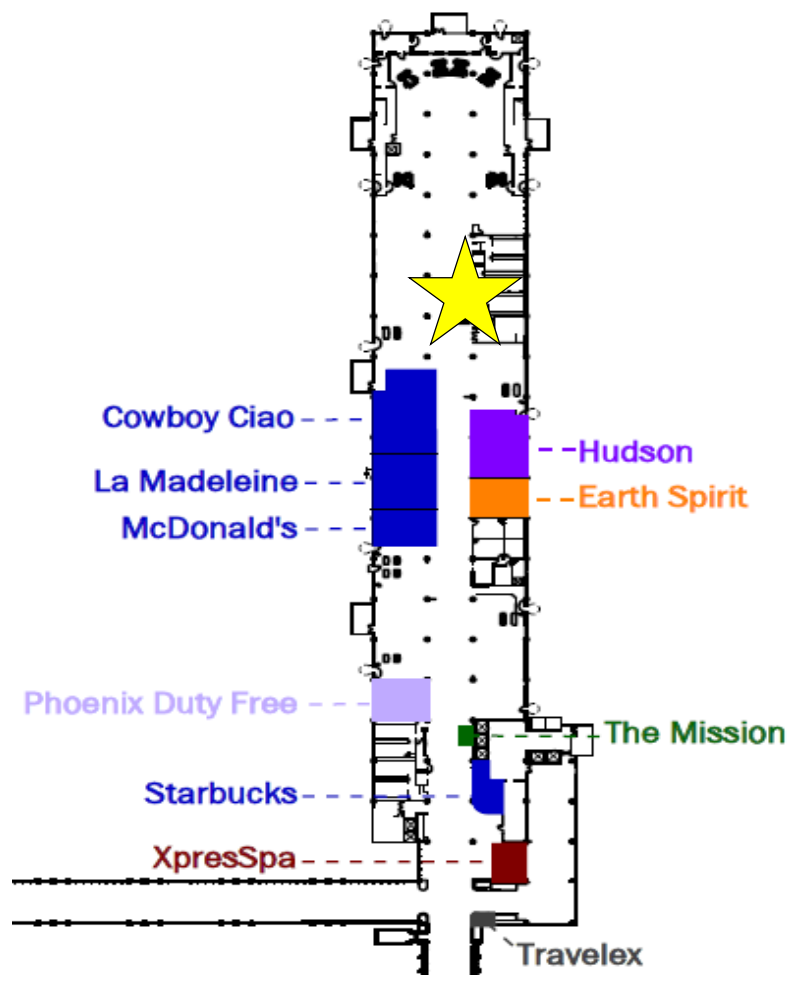

*Existing F&B 2 Grab and Go's; Marketplace; Burgers; Mexican & Bar; Asian; Sandwiches;

Location	Size	Power	Data	Obstructions/Restrictions/Notes
T4N3 2	TBD	480Y/277V/3Ø, 4W	No	AVN to remove Courtesy Phone; AC cannot block signage / life safety systems. Restrictions: 7' max. height, 45" max. length, 4' max. width.

*Existing F&B 2 Grab and Go's; Burgers; Levantine; Ice Cream; Breakfast & Bar; Pizza; Sandwiches; Stand Alone Coffee

Location	Size	Power	Data	Obstructions/Restrictions/Notes
T4N4 3	TBD	480Y/277V/3Ø,4W	No	Adjust AC location to optimize space; Cannot block signage / life safety systems. Restrictions: 7' max. height, 5' max. length, 4' max. width.