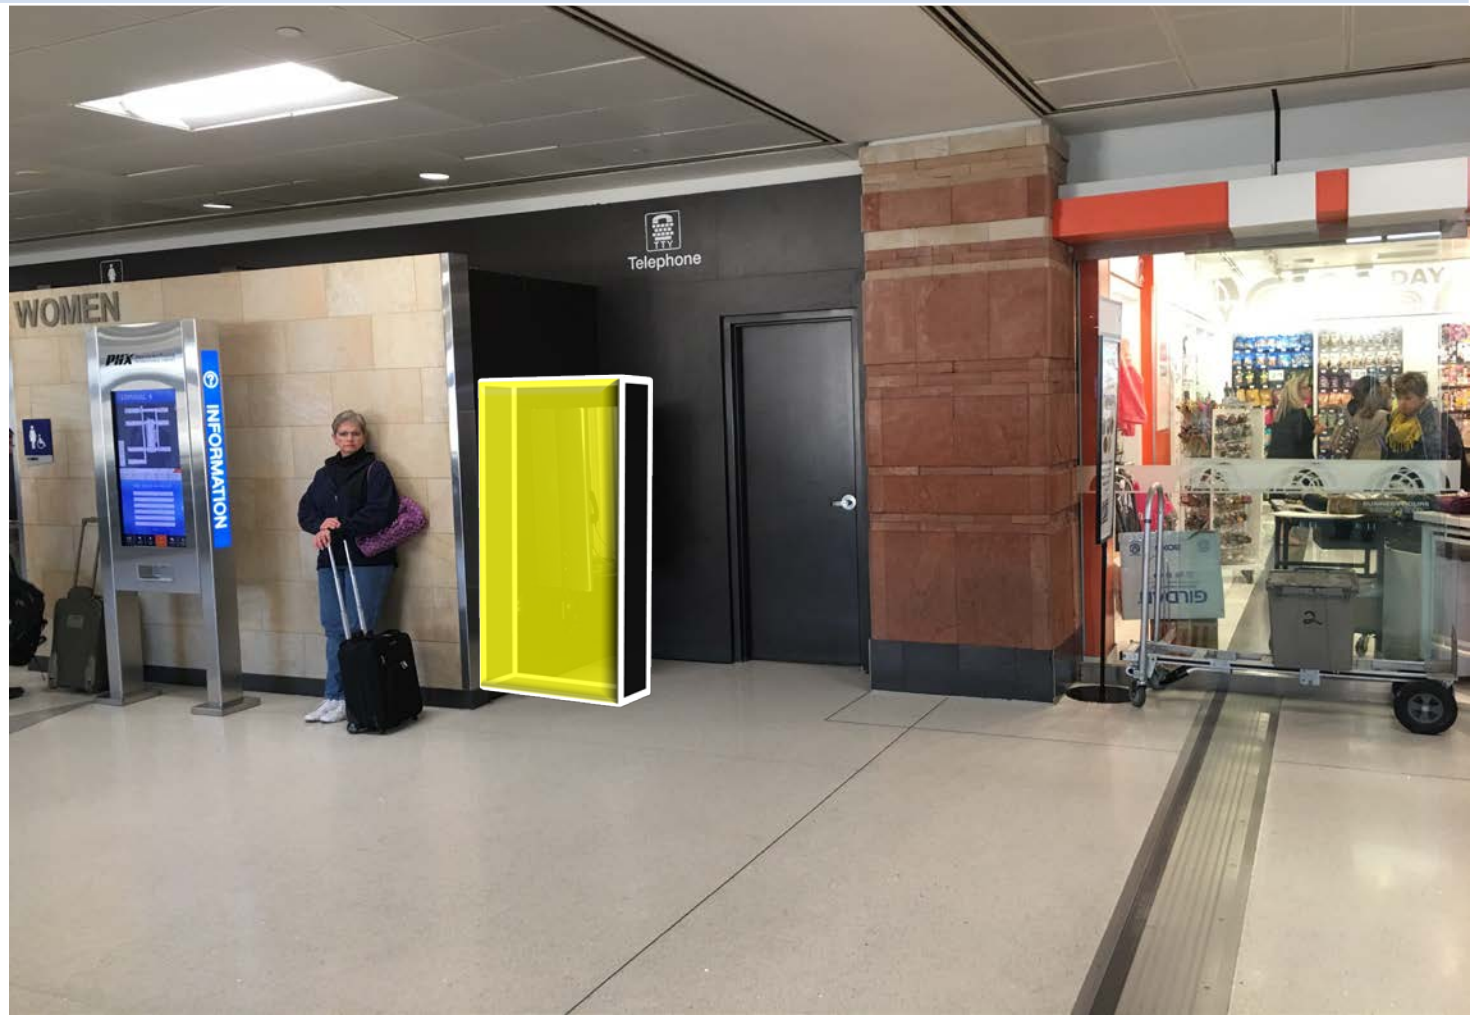

Location	Size	Power	Data	Obstructions/Restrictions/Notes
T4S4 6	TBD	480Y/277V/3Ø,4W	No	Aviation to remove Courtesy Phone. Cannot block signage / life safety systems. Restrictions: 7' max. height, 34" max. length, 36" max. width.

*Automated Concession (AC) Concepts cannot compete with Existing Retail and Food and Beverage Programs. Pre-Packaged Foods are not permitted.

*Existing Retail	News & Gifts
*Existing F&B	Future Concession (Grab & Go); French & Bar; Stand Alone Coffee; Mexican; Sandwiches