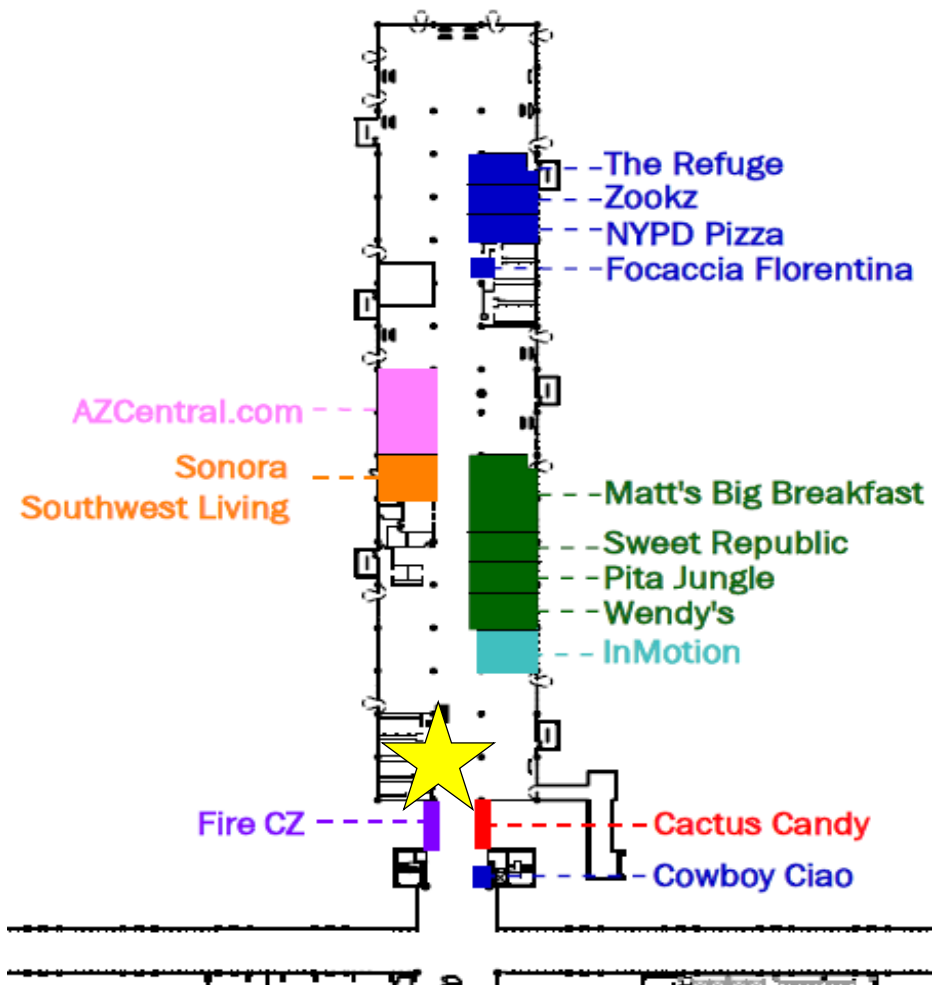

- Cartel Coffee
- Sir Veza's
- Panera
- Future Concession
- Zinc Brasserie
- Today

Location	Size	Power	Data	Obstructions/Restrictions/Notes
T4N2 1	TBD	480Y/277V/3Ø, 4W	No	AVN to remove Courtesy Phone; AC cannot block signage / life safety systems. Restrictions: 7' max. height, 5' max. length, 4' max. width.

*Existing F&B 2 Grab and Go's; Marketplace; Burgers; Mexican & Bar; Asian; Sandwiches;

Location	Size	Power	Data	Obstructions/Restrictions/Notes
T4N3 2	TBD	480Y/277V/3Ø, 4W	No	AVN to remove Courtesy Phone; AC cannot block signage / life safety systems. Restrictions: 7' max. height, 45" max. length, 4' max. width.