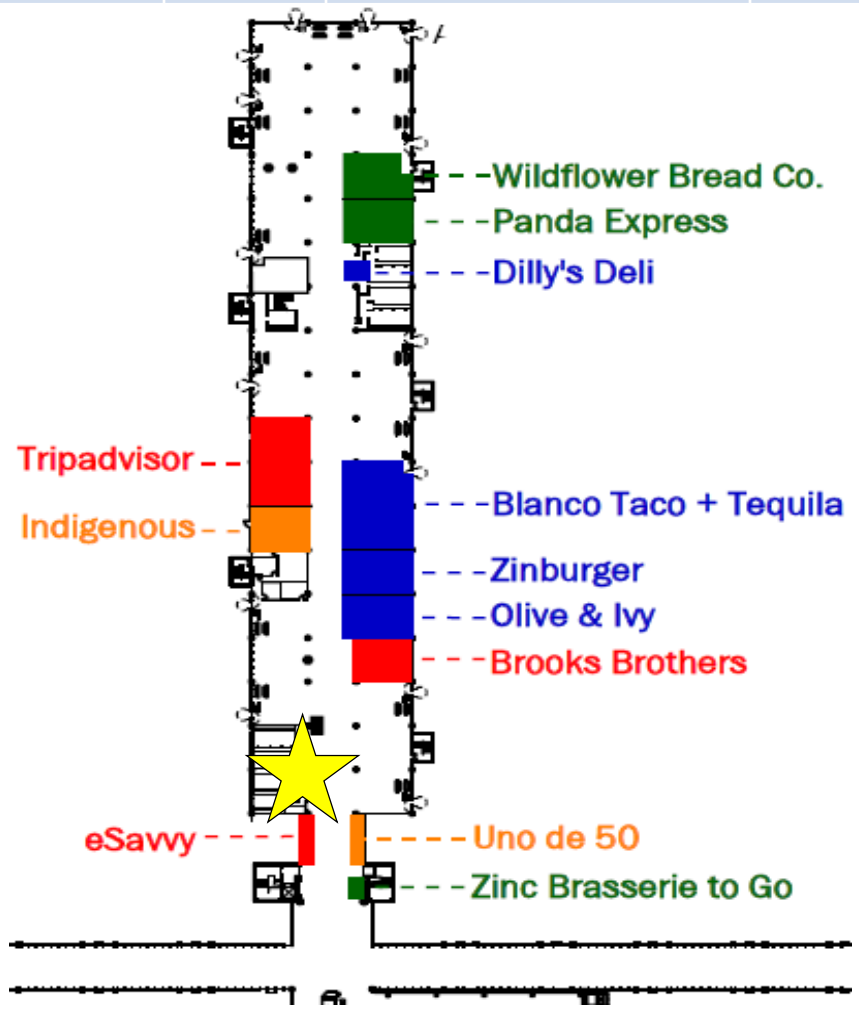

- Cowboy Ciao
- La Madeleine
- McDonald's
- Phoenix Duty Free
- Starbucks
- XpresSpa
- Hudson
- Earth Spirit
- The Mission
- Temp Club

- The Rocket
- Chelsea's Kitchen
- iStore
- Indigenous
- Roosevelt Row
- Phoenix Duty Free
- Lucky Break
- Starbucks
- Arizona Highways / Future Concession
- Bunky Boutique
- Sunglass Hut
- Johnston & Murphy
- Peet's Coffee & Tea
- Cheuvront
- Joe's Real BBQ
- Lo-Lo's
- Yogurtology
- Blue Mesa Grill
- Smashburger
- Wildflower Bread Co.
- Mosaic
- Drugs & More / US Careways
- Starbucks
- Dunkin Donuts
- En Route
- Travelex
- The Team Shop / Future Concession

- Cartel Coffee
- Sir Veza's
- Panera
- Future Concession
- Zinc Brasserie
- Today

Location	Size	Power	Data	Obstructions/Restrictions/Notes
T4N2 1	TBD	480Y/277V/3Ø, 4W	No	AVN to remove Courtesy Phone; AC cannot block signage / life safety systems. Restrictions: 7' max. height, 5' max. length, 4' max. width.