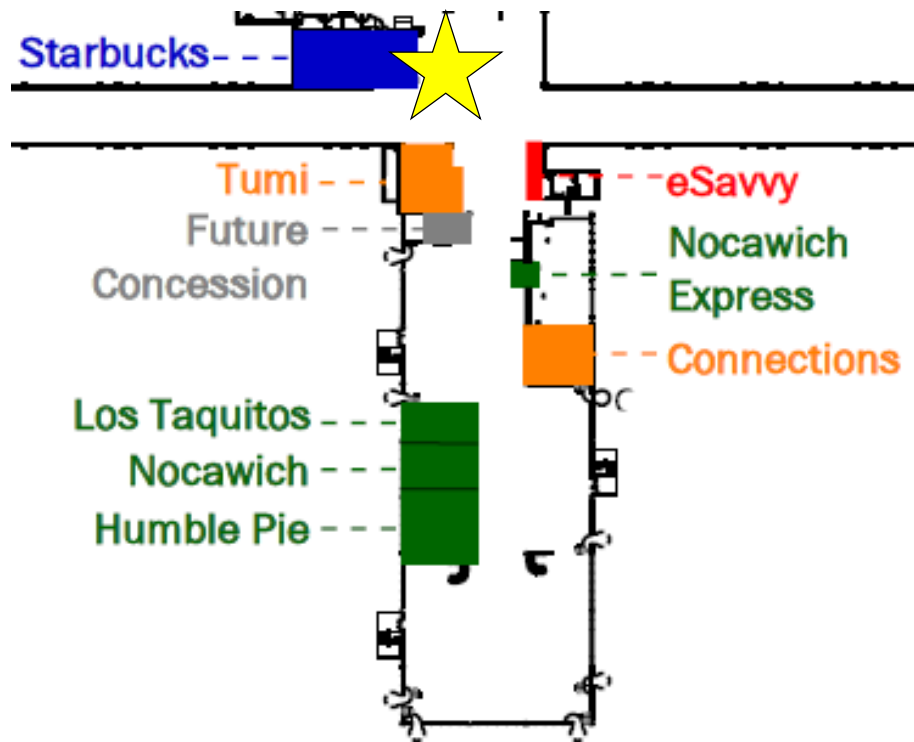

*Existing F&B 2 Grab and Go's; Burgers; Levantine; Ice Cream; Breakfast & Bar; Pizza; Sandwiches; Stand Alone Coffee

Location	Size	Power	Data	Obstructions/Restrictions/Notes
T4N4 3	TBD	480Y/277V/3Ø,4W	No	Adjust AC location to optimize space; Cannot block signage / life safety systems. Restrictions: 7' max. height, 5' max. length, 4' max. width.

*Existing F&B Stand Alone Coffee; Grab & Go; Burgers; French Bakery & Café; Modern American & Bar

Location	Size	Power	Data	Obstructions/Restrictions/Notes
T4S2 4	TBD	480Y/277V/3Ø,4W	No	AVN to relocate advertising and seating; Adjust AC location to optimize space. Cannot block signage / life safety systems. Restrictions: 7' max. height, 5' max. length, 4' max. width.

*Existing F&B Stand Alone Coffee; Mexican & Bar; Marketplace

Location	Size	Power	Data	Obstructions/Restrictions/Notes
T4S3 5	TBD	480Y/277V/3Ø,4W	No	Aviation to relocate seating. Cannot block signage / life safety systems. Restrictions: 7' max. height, 52" max. length, 4' max. width.