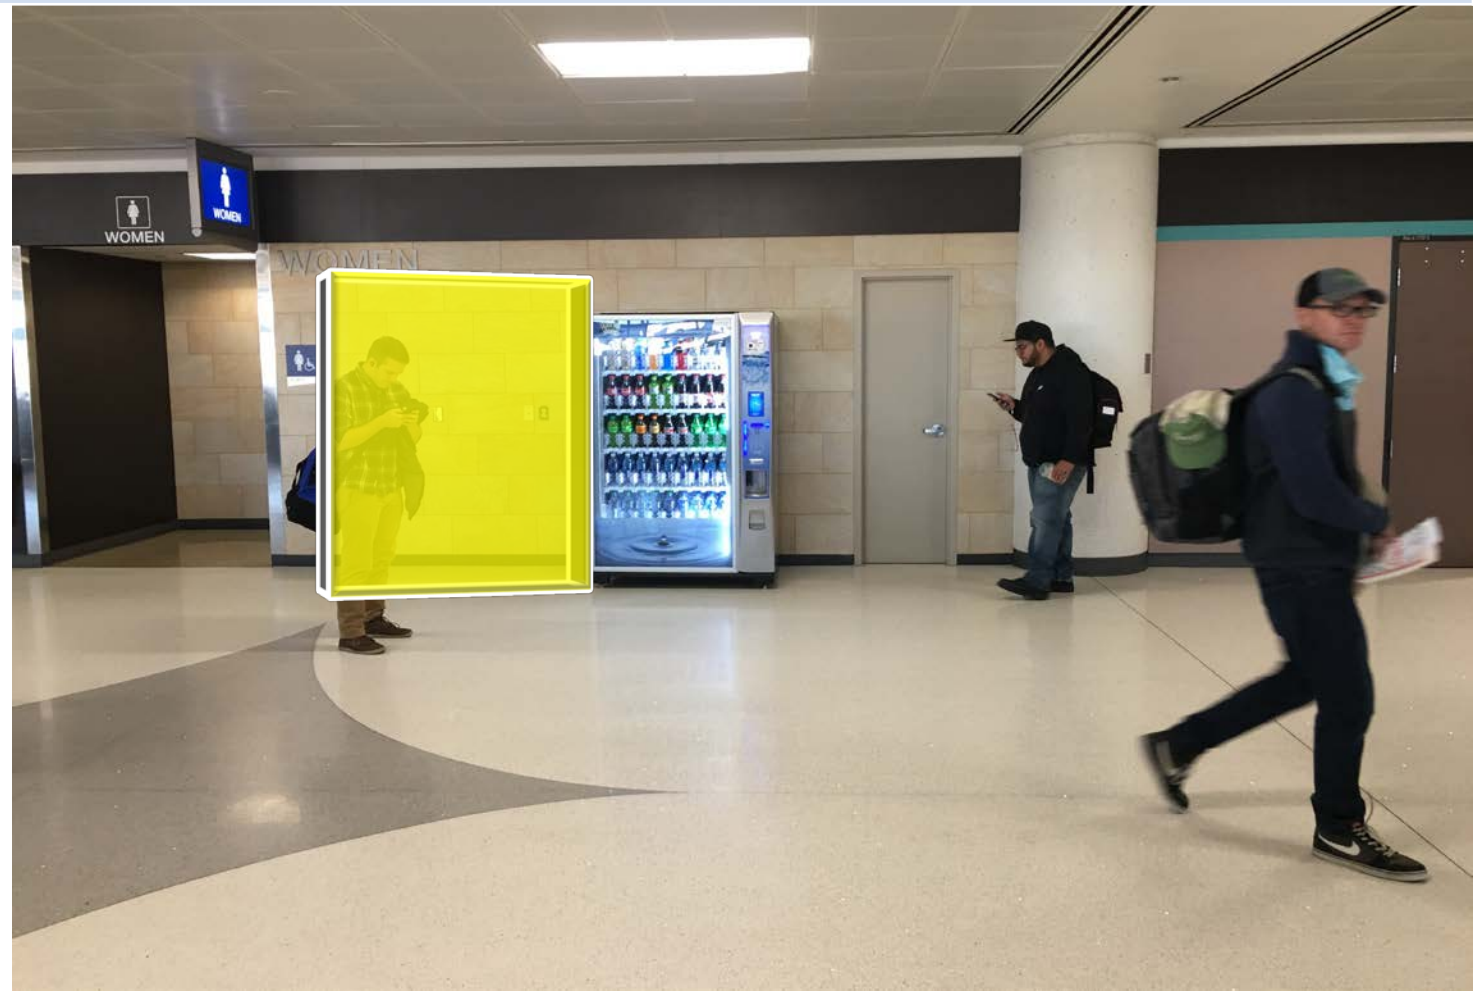

Location	Size	Power	Data	Obstructions/Restrictions/Notes
T4N4 3	TBD	480Y/277V/3Ø,4W	No	Adjust AC location to optimize space; Cannot block signage / life safety systems. Restrictions: 7' max. height, 5' max. length, 4' max. width.

*Automated Concession (AC) Concepts cannot compete with Existing Retail and Food and Beverage Programs. Pre-Packaged Foods are not permitted.

*Existing Retail Foreign Currency; Massage/Nail Bar/Spa Products; Duty Free/Duty Paid; Contemporary Art & Local/Regional Crafts; News & Gifts

*Existing F&B Stand Alone Coffee; Grab & Go; Burgers; French Bakery & Café; Modern American & Bar