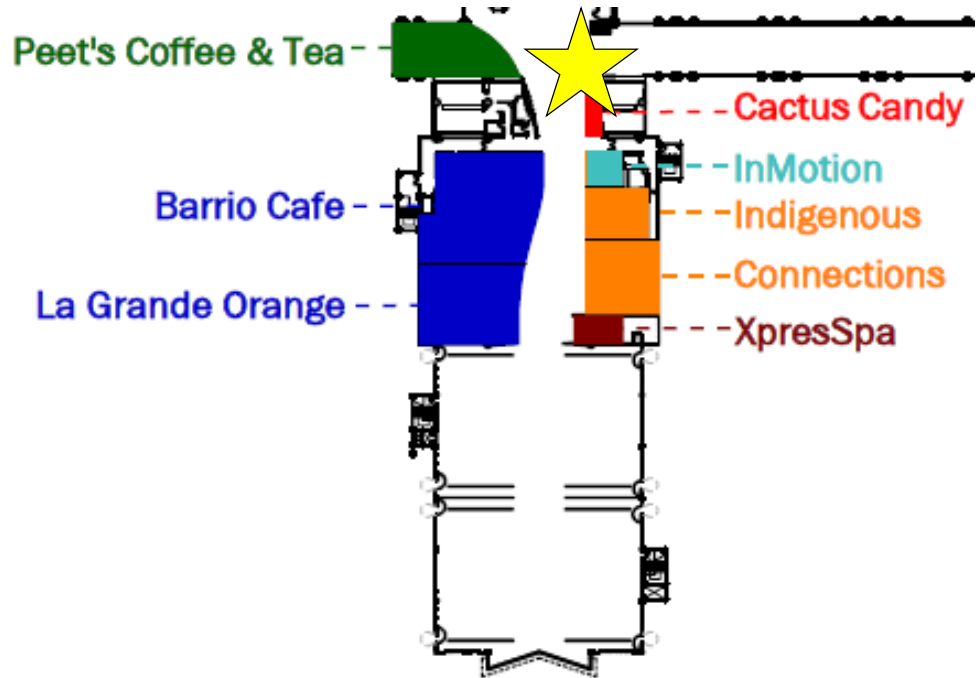

*Existing F&B 2 Grab and Go's; Marketplace; Burgers; Mexican & Bar; Asian; Sandwiches;

Location	Size	Power	Data	Obstructions/Restrictions/Notes
T4N3 2	TBD	480Y/277V/3Ø, 4W	No	AVN to remove Courtesy Phone; AC cannot block signage / life safety systems. Restrictions: 7' max. height, 45" max. length, 4' max. width.

*Existing F&B 2 Grab and Go's; Burgers; Levantine; Ice Cream; Breakfast & Bar; Pizza; Sandwiches; Stand Alone Coffee

Location	Size	Power	Data	Obstructions/Restrictions/Notes
T4N4 3	TBD	480Y/277V/3Ø,4W	No	Adjust AC location to optimize space; Cannot block signage / life safety systems. Restrictions: 7' max. height, 5' max. length, 4' max. width.

*Existing F&B Stand Alone Coffee; Grab & Go; Burgers; French Bakery & Café; Modern American & Bar

Location	Size	Power	Data	Obstructions/Restrictions/Notes
T4S2 4	TBD	480Y/277V/3Ø,4W	No	AVN to relocate advertising and seating; Adjust AC location to optimize space. Cannot block signage / life safety systems. Restrictions: 7' max. height, 5' max. length, 4' max. width.