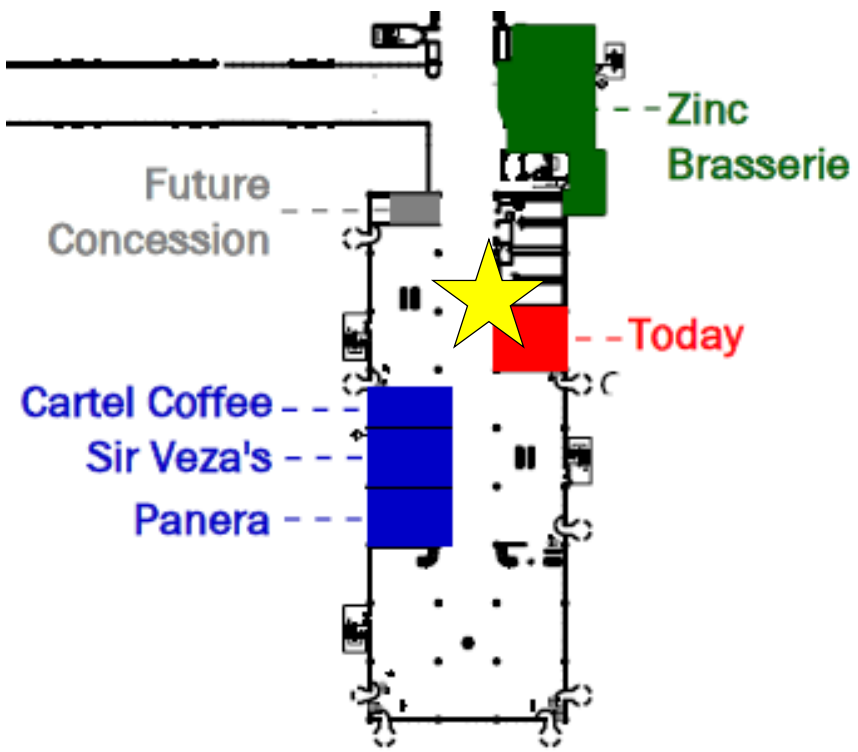

*Existing F&B Stand Alone Coffee; Grab & Go; Burgers; French Bakery & Café; Modern American & Bar

Location	Size	Power	Data	Obstructions/Restrictions/Notes
T4S2 4	TBD	480Y/277V/3Ø,4W	No	AVN to relocate advertising and seating; Adjust AC location to optimize space. Cannot block signage / life safety systems. Restrictions: 7' max. height, 5' max. length, 4' max. width.

*Existing F&B Stand Alone Coffee; Mexican & Bar; Marketplace

Location	Size	Power	Data	Obstructions/Restrictions/Notes
T4S3 5	TBD	480Y/277V/3Ø,4W	No	Aviation to relocate seating. Cannot block signage / life safety systems. Restrictions: 7' max. height, 52" max. length, 4' max. width.

Location	Size	Power	Data	Obstructions/Restrictions/Notes
T4S4 6	TBD	480Y/277V/3Ø,4W	No	Aviation to remove Courtesy Phone. Cannot block signage / life safety systems. Restrictions: 7' max. height, 34" max. length, 36" max. width.