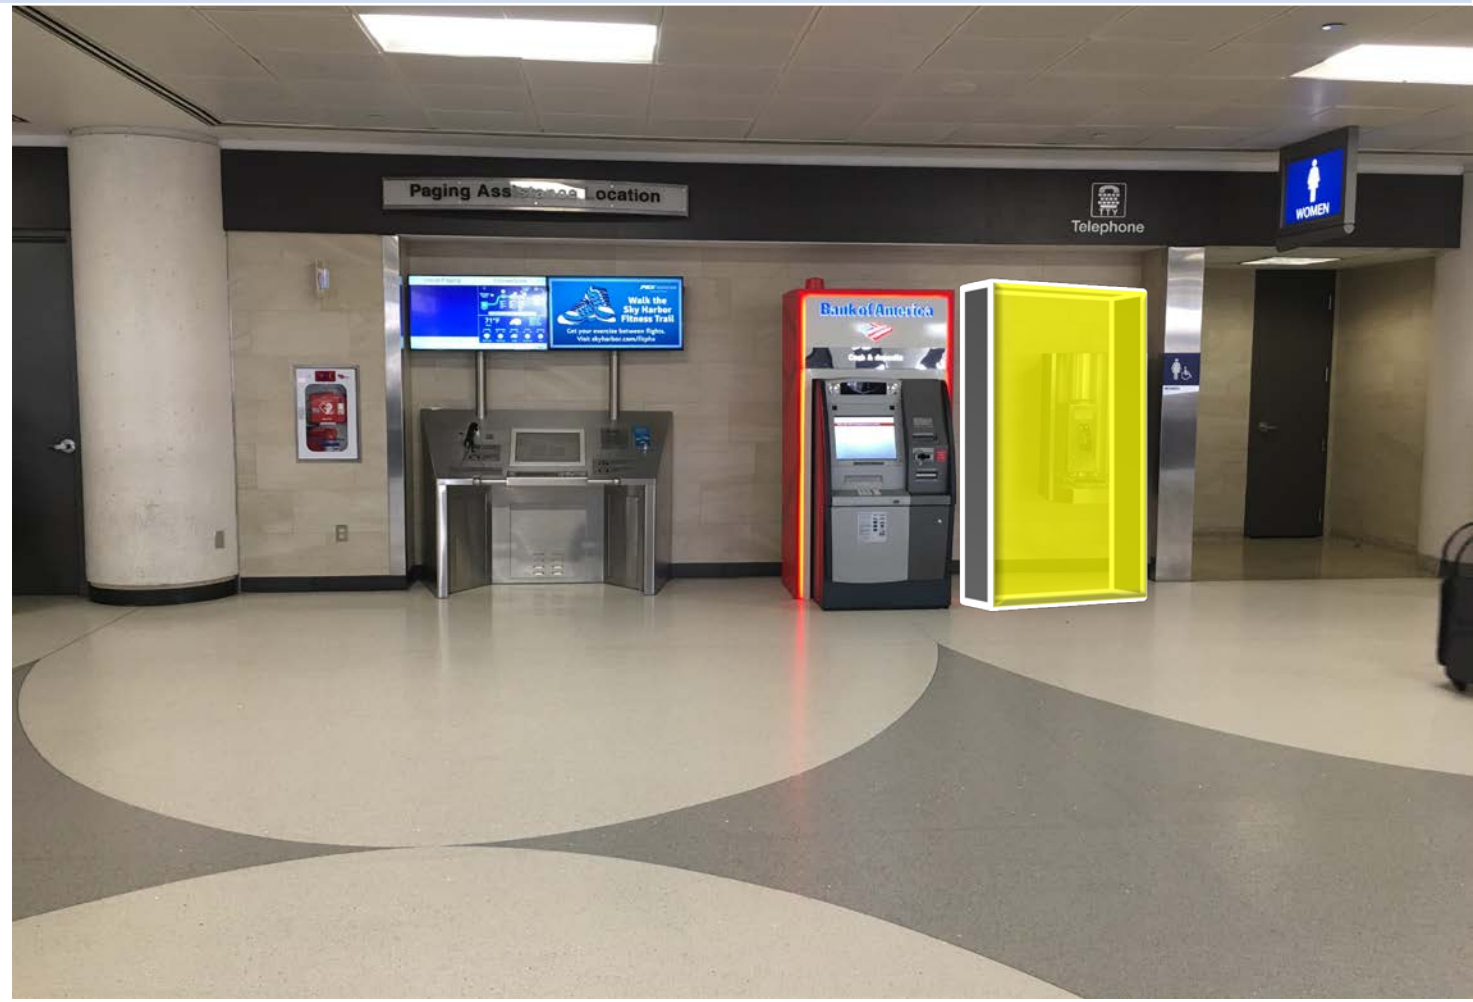

- Cartel Coffee
- Sir Veza's
- Panera
- Future Concession
- Zinc Brasserie
- Today

Location	Size	Power	Data	Obstructions/Restrictions/Notes
T4N2 1	TBD	480Y/277V/3Ø, 4W	No	AVN to remove Courtesy Phone; AC cannot block signage / life safety systems. Restrictions: 7' max. height, 5' max. length, 4' max. width.