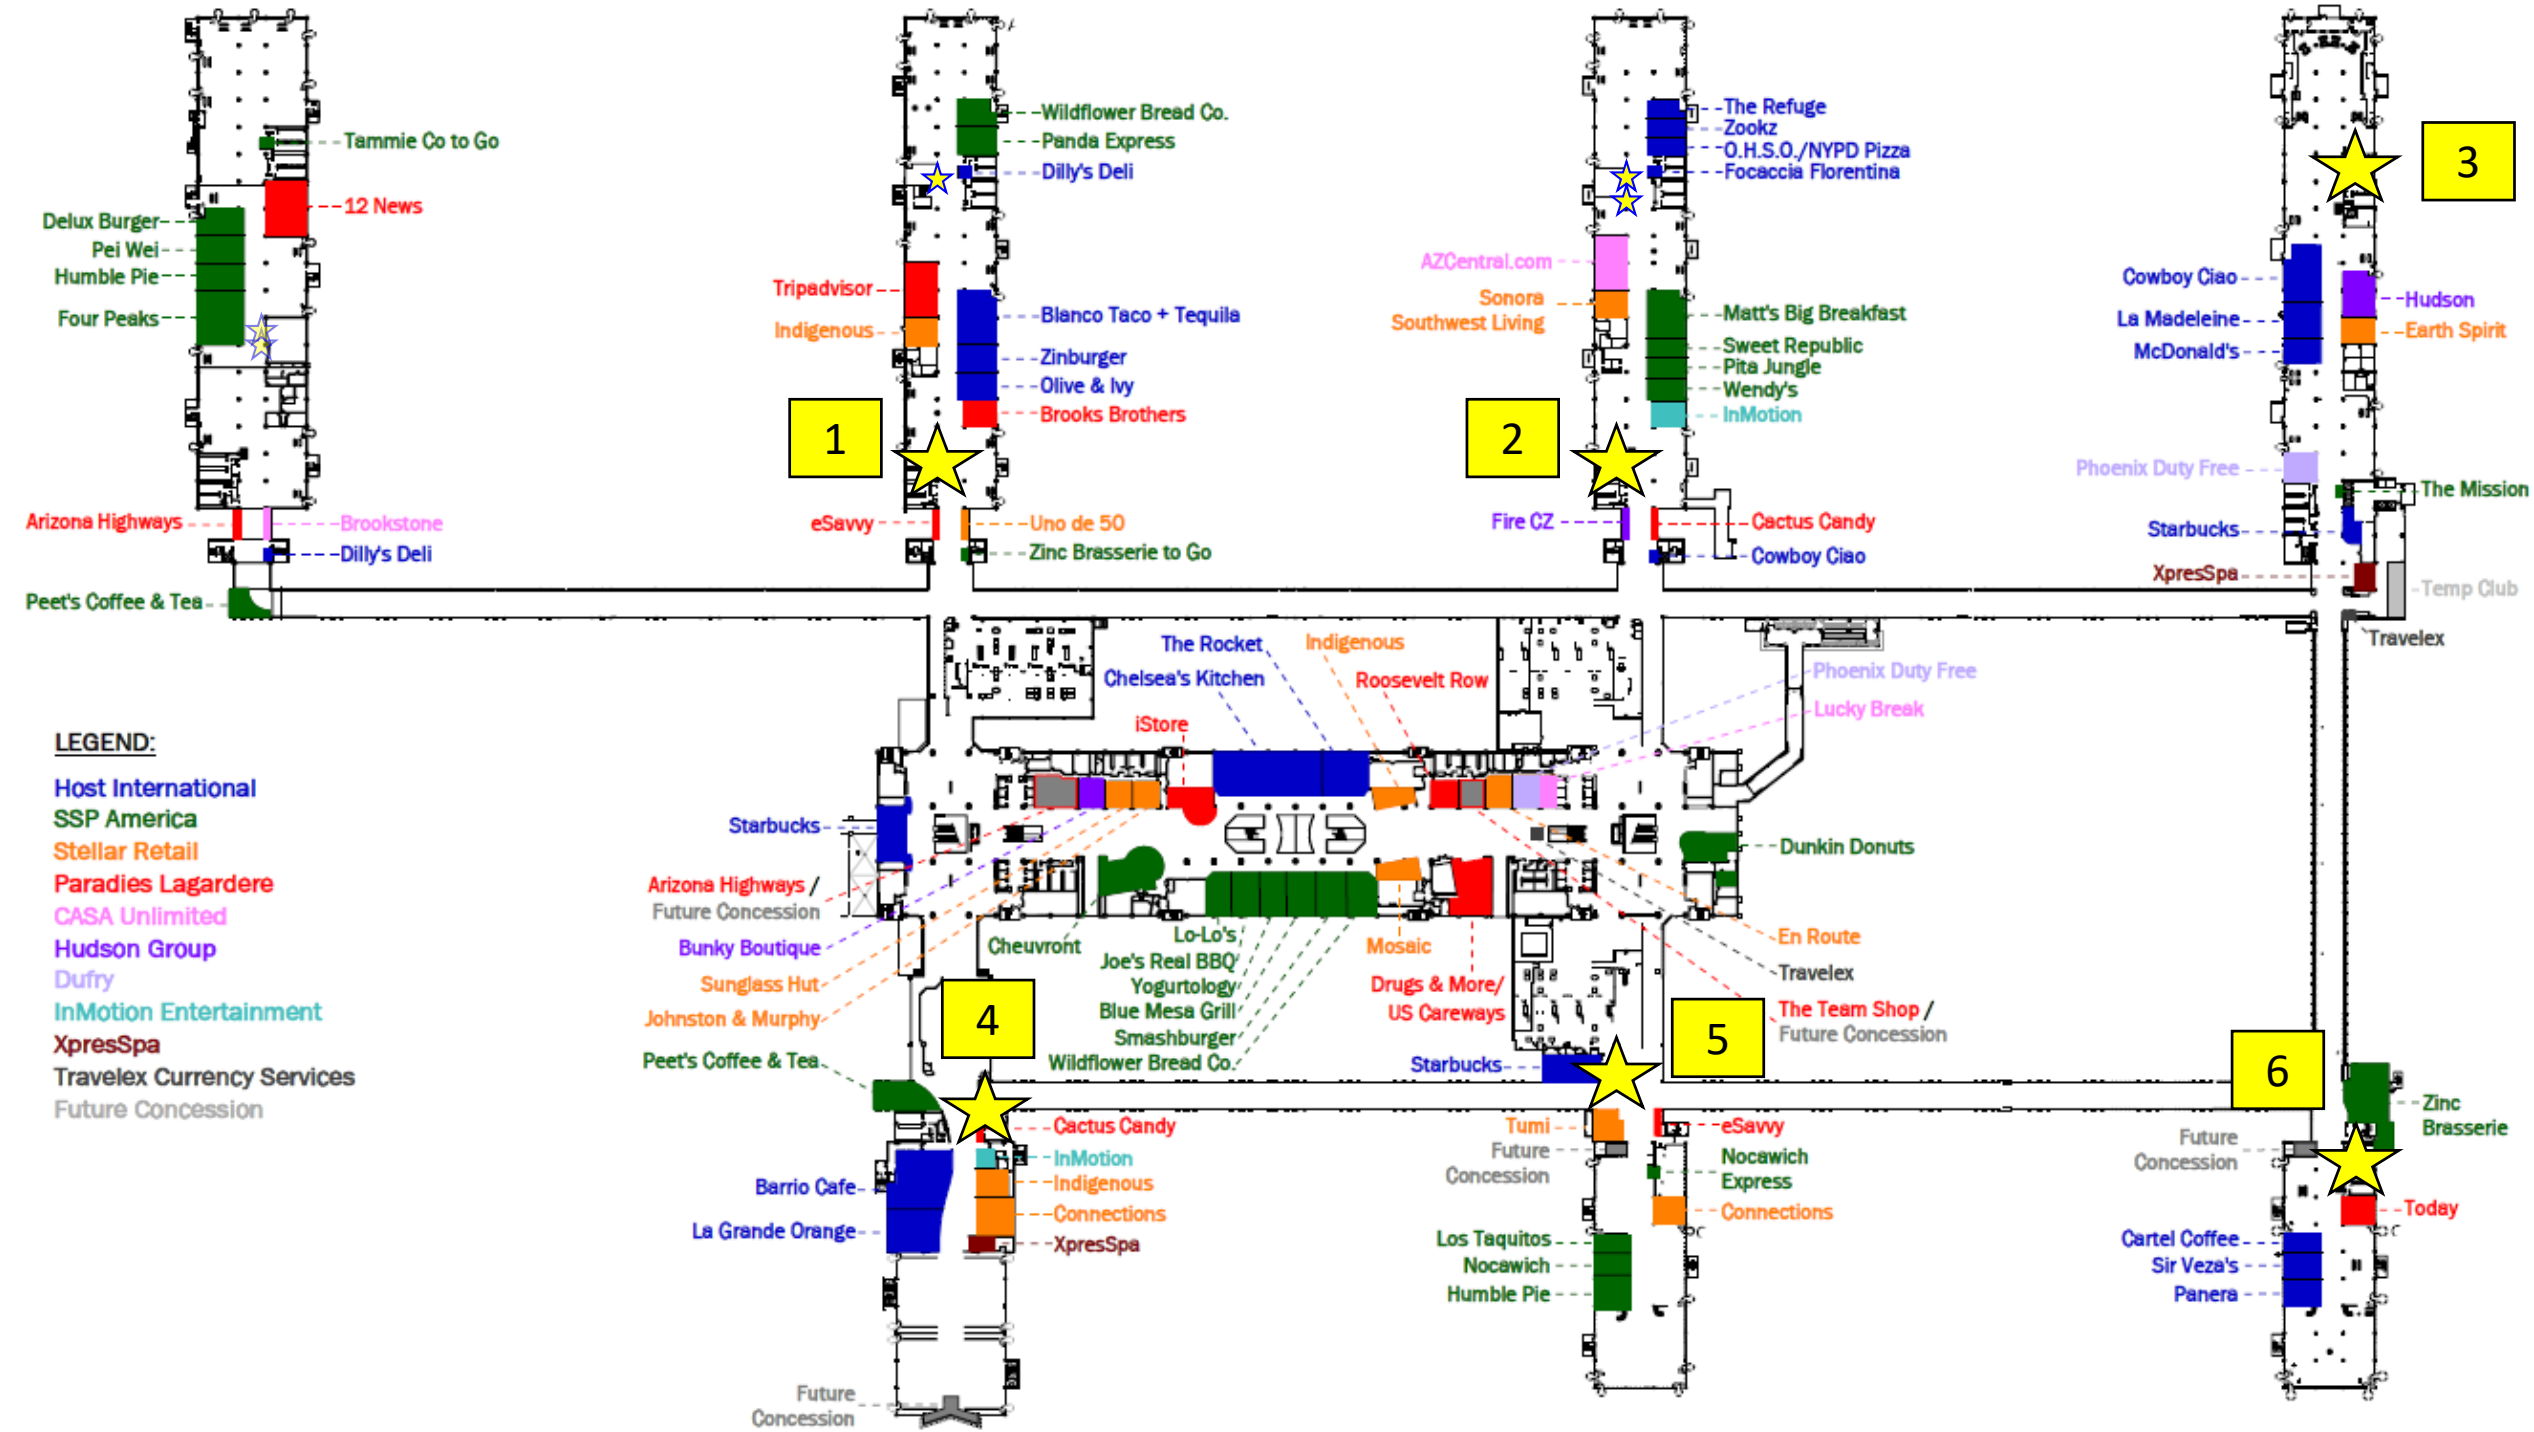

RCS 19-036

Retail and Automated Vending Concessions

Retail Categories, Concepts and Maps

Exhibit 2

Automated Vending Concessions

RCS 19-036 with 6 Locations

LEGEND:

- Host International
- SSP America
- Stellar Retail
- Paradies Lagardere
- CASA Unlimited
- Hudson Group
- Dufry
- InMotion Entertainment
- XpresSpa
- Travelex Currency Services
- Future Concession